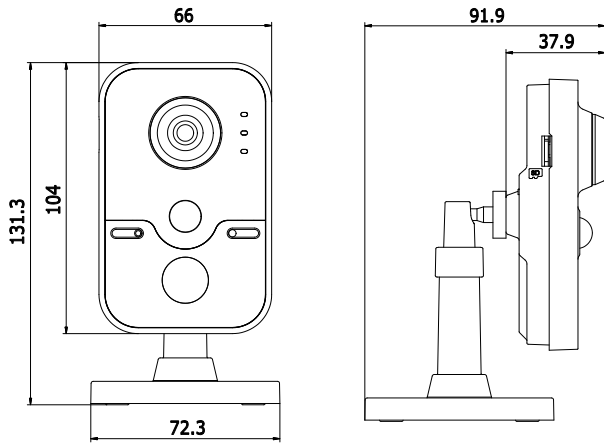

DS-2CD2442FWD-IW 4.0 MP WDR Network Cube Camera

Key Features

- Up to 4.0 megapixel high resolution
- Two video streams
- 2.8mm/2mm/4mm fixed lens
- 120 dB Wide Dynamic Range
- 3D Digital Noise Reduction
- Support on-board storage, up to 128GB
- Build-in microphone and speaker, support two-way audio
- 12 VDC & PoE (802.3af)
- Up to 10 m IR range
- Alarm I/O
- Support PIR (Passive Infrared Detection)
- Built-in Wi-Fi
- Mobile Monitoring via Hik-Connect

Ordering Models

DS-2CD2442FWD-IW

Dimensions

Lens: 2.8mm, 4mm

Lens: 2mm

UNIT: mm

Distributed by

Headquarters