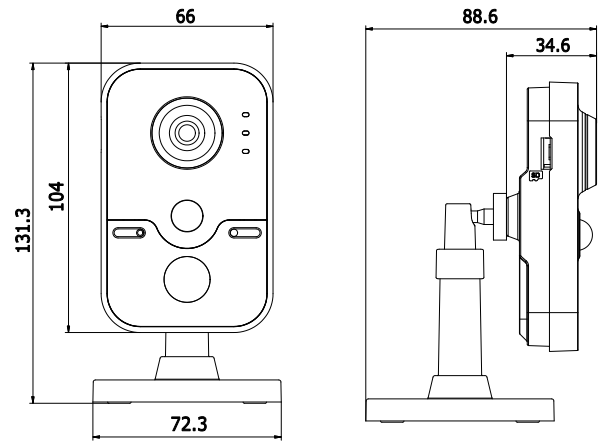

DS-2CD2442FWD-IW 4.0 MP WDR Network Cube Camera

Key Features

- Up to 4.0 megapixel high resolution
- Two video streams
- 2.8mm/2mm/4mm fixed lens
- 120 dB Wide Dynamic Range
- 3D Digital Noise Reduction
- Support on-board storage, up to 128GB
- Build-in microphone and speaker, support two-way audio
- 12 VDC & PoE (802.3af)
- Up to 10 m IR range
- Alarm I/O
- Support PIR (Passive Infrared Detection)
- Built-in Wi-Fi
- Mobile Monitoring via Hik-Connect

Reset	Yes
Wi-Fi	
Wireless Standards	IEEE802.11b, 802.11g, 802.11n
Frequency Range	2.4 GHz ~ 2.4835 GHz
Channel Bandwidth	20/40MHz Support
Protocols	802.11b: CCK, QPSK, BPSK, 802.11g/n: OFDM
Security	64/128-bit WEP, WPA/WPA2, WPA-PSK/WPA2-PSK, WPS
Transmit Output Power	11b: 17±1.5dBm @ 11Mbps 11g: 14±1.5dBm @ 54Mbps 11n: 12.5±1.5dBm
Reception Sensitivity	11b: -90dBm @ 11Mbps (Typical) 11g: -75dBm @ 54Mbps (Typical) 11n: -74dBm (Typical)
Transfer Rates	11b: 11Mbps, 11g: 54Mbps, 11n: up to 150Mbps
Wireless Range	50 meters (The performance varies based on actual environment)
General	
Operating Conditions	-10 °C – 40°C (14 °F – 104 °F), Humidity 95% or less (non-condensing)
Power Supply	12 VDC ± 25%, PoE (802.3af)
Power Consumption	Max. 5W
PIR	Angle: 90°, Range: 8m
IR Range	Approx. 10 meters
Dimensions	2.8mm, 4mm lens: 72.3 × 91.9 × 131.3mm (2.85" × 3.62" × 5.17") 2mm lens: 72.3 × 88.6 × 131.3mm (2.85" × 3.49" × 5.17")
Material	Plastic
Weight	Approx. 400g (0.88lbs)

Ordering Models

DS-2CD2442FWD-IW

Dimensions

Lens: 2.8mm, 4mm

Lens: 2mm

UNIT: mm

Distributed by

Headquarters