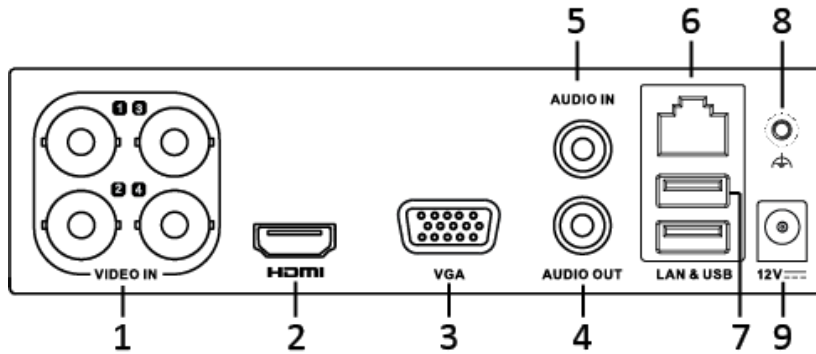

Physical Interfaces

NOTE

The rear panel of DS-7108/7116HGHI-F1 provides 8/16 video input interfaces.

Index	Description	Index	Description
1	VIDEO IN	6	LAN Network Interface
2	HDMI Interface	7	USB Interfaces
3	VGA Interface	8	GND
4	AUDIO OUT, RCA Connector	9	12 VDC Power Input
5	AUDIO IN, RCA Connector