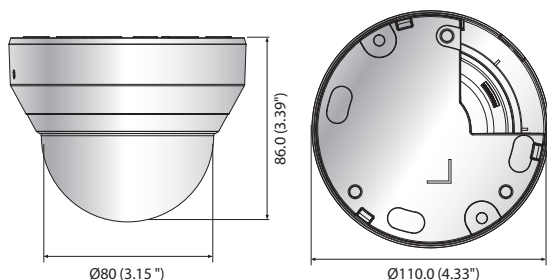

## Key Features

- Max. 2megapixel (1920 x 1080) resolution
- Built-in 3mm fixed lens (LND-6010R)  
4mm fixed lens (LND-6020R)  
6mm fixed lens (LND-6030R)
- Max. 30fps@all resolutions (H.264)
- H.264, MJPEG codec supported, Multiple streaming
- Day & Night (ICR), WDR (120dB)
- Tampering, Motion detection
- Micro SD/SDHC memory slot (Max. 32GB), PoE
- Hallway view, WiseStreamII support
- IR viewable length 20m

## Dimensions

Unit : mm (inch)