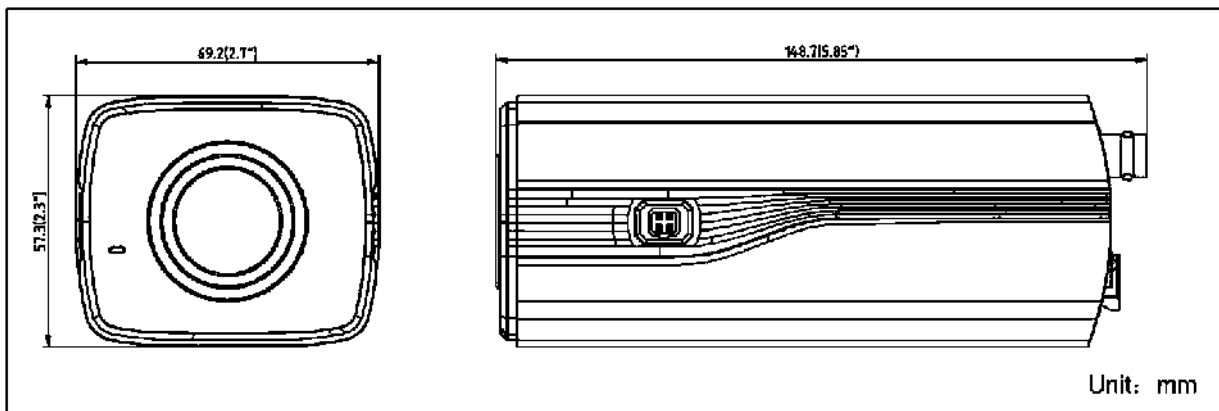

Dimensions