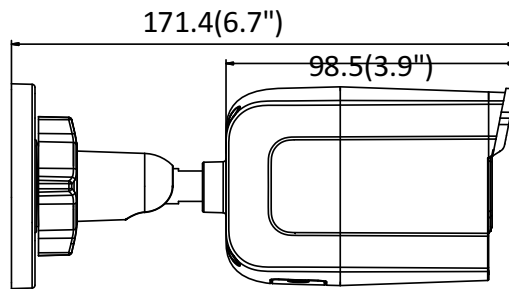

	error, HDD full
Network Storage	Support built-in microSD/SDHC/SDXC card (128G), local storage and NAS (NFS,SMB/CIFS), ANR
Protocols	TCP/IP, ICMP, HTTP, HTTPS, FTP, DHCP, DNS, DDNS, RTP, RTSP, RTCP, PPPoE, NTP, UPnP, SMTP, SNMP, IGMP, 802.1X, QoS, IPv6, UDP, Bonjour
General Function	One-key reset, anti-flicker, heartbeat, mirror, password protection, privacy mask, watermark
API	ONVIF(PROFILE S,PROFILE G), ISAPI
Simultaneous Live View	Up to 6 channels
User/Host	Up to 32 users 3 levels: Administrator, Operator and User
Client	iVMS-4200, Hik-Connect, iVMS-5200, iVMS-4500
Web Browser	IE8+, Chrome 31.0-44, Firefox 30.0-51, Safari 8.0+
Interface	
Communication Interface	1 RJ45 10M/100M self-adaptive Ethernet port
On-board Storage	Built-in microSD/SDHC/SDXC slot, up to 128 GB
Reset Button	Yes
Wi-Fi (-W)	
Wireless Standards	IEEE802.11b, 802.11g, 802.11n
Frequency Range	2.412 GHz - 2.472 GHz
Channel Bandwidth	20/40MHz
Protocols	802.11b: CCK, QPSK, BPSK, 802.11g/n: OFDM
Security	64/128-bit WEP, WPA/WPA2
Transfer Rates	11b: 11Mbps, 11g: 54Mbps, 11n: up to 150Mbps
Wireless Range	50 m
General	
Operating Conditions	-30 °C to +60 °C (-22 °F to +140 °F), Humidity 95% or less (non-condensing)
Power Supply	12 VDC ± 25% PoE: 802.3af, class 3 (without -D model)
Power Consumption and Current	12 VDC, 0.3 A, max. 4 W PoE (802.3af, 36 to 57 V), 0.2 A to 0.1 A, max. 5.5 W (without -D model)
Protection Level	IP67
Material	Front cover: plastic, back cover: metal
Dimensions	69.7 mm × 67.9 mm × 171.4 mm (2.7" × 2.7" × 6.7")
Weight	350g (0.8lb)

Available Models:

DS-2CD2021G1-I (B) (2.8/4/6 mm), DS-2CD2021G1-IW (B) (2.8/4/6 mm), DS-2CD2021G1-IDW (B) (2.8/4/6 mm)

Dimensions

Unit: mm(inch)

Accessory

DS-1280ZI-S
Junction Box

Distributed by

HIKVISION