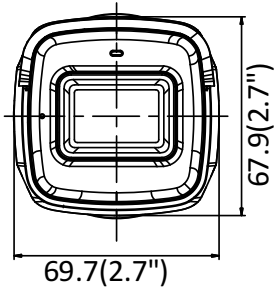

	error, HDD full
Network Storage	Support built-in microSD/SDHC/SDXC card (128G), local storage and NAS (NFS,SMB/CIFS), ANR
Protocols	TCP/IP, ICMP, HTTP, HTTPS, FTP, DHCP, DNS, DDNS, RTP, RTSP, RTCP, PPPoE, NTP, UPnP, SMTP, SNMP, IGMP, 802.1X, QoS, IPv6, UDP, Bonjour
General Function	One-key reset, anti-flicker, heartbeat, mirror, password protection, privacy mask, watermark
API	ONVIF(PROFILE S,PROFILE G), ISAPI
Simultaneous Live View	Up to 6 channels
User/Host	Up to 32 users 3 levels: Administrator, Operator and User
Client	iVMS-4200, Hik-Connect, iVMS-5200, iVMS-4500
Web Browser	IE8+, Chrome 31.0-44, Firefox 30.0-51, Safari 8.0+
Interface	
Communication Interface	1 RJ45 10M/100M self-adaptive Ethernet port
On-board Storage	Built-in microSD/SDHC/SDXC slot, up to 128 GB
Reset Button	Yes
Wi-Fi (-W)	
Wireless Standards	IEEE802.11b, 802.11g, 802.11n
Frequency Range	2.412 GHz - 2.472 GHz
Channel Bandwidth	20/40MHz
Protocols	802.11b: CCK, QPSK, BPSK, 802.11g/n: OFDM
Security	64/128-bit WEP, WPA/WPA2
Transfer Rates	11b: 11Mbps, 11g: 54Mbps, 11n: up to 150Mbps
Wireless Range	50 m
General	
Operating Conditions	-30 °C to +60 °C (-22 °F to +140 °F), Humidity 95% or less (non-condensing)
Power Supply	12 VDC ± 25% PoE: 802.3af, class 3 (without -D model)
Power Consumption and Current	12 VDC, 0.3 A, max. 4 W PoE (802.3af, 36 to 57 V), 0.2 A to 0.1 A, max. 5.5 W (without -D model)
Protection Level	IP67
Material	Front cover: plastic, back cover: metal
Dimensions	69.7 mm × 67.9 mm × 171.4 mm (2.7" × 2.7" × 6.7")
Weight	350g (0.8lb)

Available Models:

DS-2CD2021G1-I (B) (2.8/4/6 mm), DS-2CD2021G1-IW (B) (2.8/4/6 mm), DS-2CD2021G1-IDW (B) (2.8/4/6 mm)

Dimensions

Unit: mm(inch)

Accessory

DS-1280ZI-S
Junction Box

Distributed by

HIKVISION