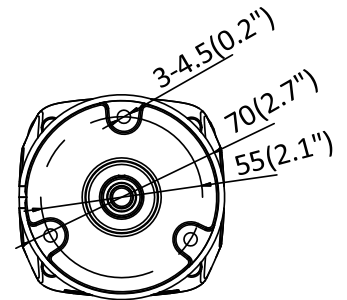

	error, HDD full
Network Storage	Support built-in microSD/SDHC/SDXC card (128G), local storage and NAS (NFS,SMB/CIFS), ANR
Protocols	TCP/IP, ICMP, HTTP, HTTPS, FTP, DHCP, DNS, DDNS, RTP, RTSP, RTCP, PPPoE, NTP, UPnP, SMTP, SNMP, IGMP, 802.1X, QoS, IPv6, UDP, Bonjour
General Function	One-key reset, anti-flicker, heartbeat, mirror, password protection, privacy mask, watermark
API	ONVIF(PROFILE S,PROFILE G), ISAPI
Simultaneous Live View	Up to 6 channels
User/Host	Up to 32 users 3 levels: Administrator, Operator and User
Client	iVMS-4200, Hik-Connect, iVMS-5200, iVMS-4500
Web Browser	IE8+, Chrome 31.0-44, Firefox 30.0-51, Safari 8.0+
Interface	
Communication Interface	1 RJ45 10M/100M self-adaptive Ethernet port
On-board Storage	Built-in microSD/SDHC/SDXC slot, up to 128 GB
Reset Button	Yes
Wi-Fi (-W)	
Wireless Standards	IEEE802.11b, 802.11g, 802.11n
Frequency Range	2.412 GHz - 2.472 GHz
Channel Bandwidth	20/40MHz
Protocols	802.11b: CCK, QPSK, BPSK, 802.11g/n: OFDM
Security	64/128-bit WEP, WPA/WPA2
Transfer Rates	11b: 11Mbps, 11g: 54Mbps, 11n: up to 150Mbps
Wireless Range	50 m
General	
Operating Conditions	-30 °C to +60 °C (-22 °F to +140 °F), Humidity 95% or less (non-condensing)
Power Supply	12 VDC ± 25% PoE: 802.3af, class 3 (without -D model)
Power Consumption and Current	12 VDC, 0.3 A, max. 4 W PoE (802.3af, 36 to 57 V), 0.2 A to 0.1 A, max. 5.5 W (without -D model)
Protection Level	IP67
Material	Front cover: plastic, back cover: metal
Dimensions	69.7 mm × 67.9 mm × 171.4 mm (2.7" × 2.7" × 6.7")
Weight	350g (0.8lb)

Available Models:

DS-2CD2021G1-I (B) (2.8/4/6 mm), DS-2CD2021G1-IW (B) (2.8/4/6 mm), DS-2CD2021G1-IDW (B) (2.8/4/6 mm)

Dimensions

Unit: mm(inch)

Accessory

DS-1280ZI-S
Junction Box

Distributed by

HIKVISION