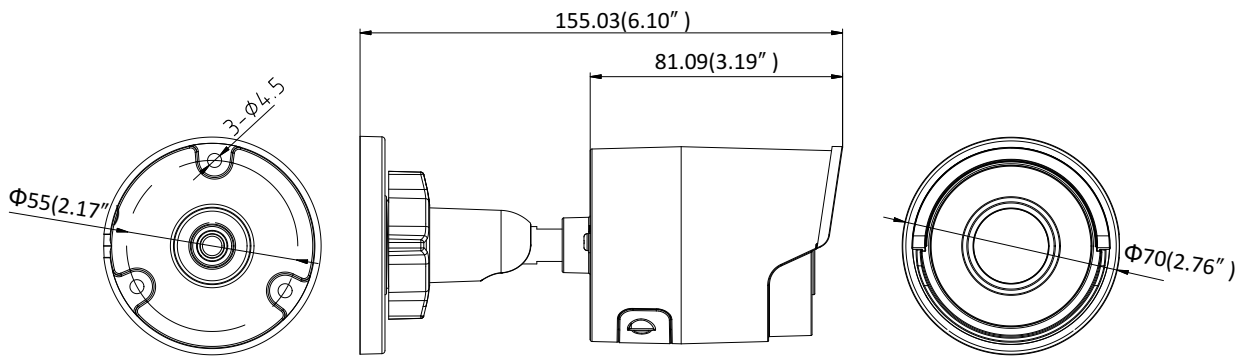

Dimensions