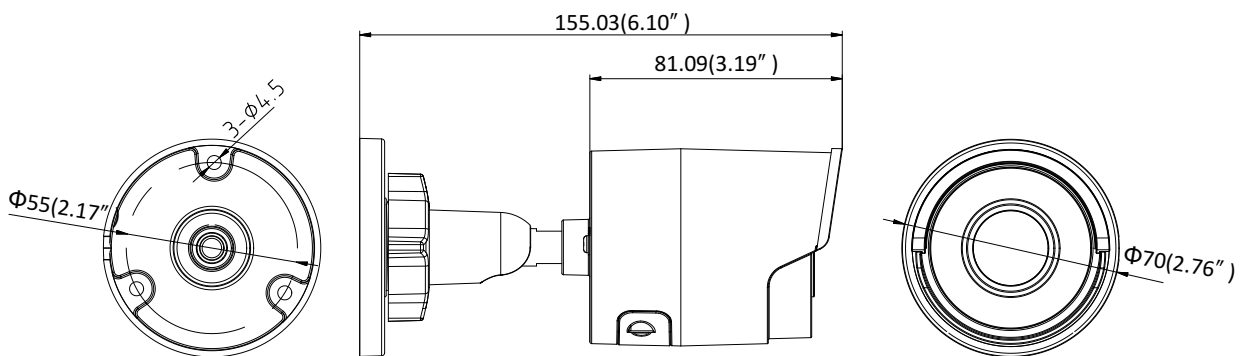

General Function	One-key Reset, Anti-Flicker, Heartbeat, Mirror, Password Protection, Privacy Mask, Watermark, IP Address Filter
<b>Interface</b>	
Communication Interface	1 RJ45 10M/100M self-adaptive Ethernet port
On-board Storage	Built-in microSD/SDHC/SDXC slot, up to 128 GB
<b>Smart Feature-set</b>	
Behavior Analysis	Line crossing detection, intrusion detection, unattended baggage detection, object removal detection
Line Crossing Detection	Cross a pre-defined virtual line, up to 1 pre-defined virtual lines supported
Intrusion Detection	Enter and loiter in a pre-defined virtual region, up to 1 pre-defined virtual regions supported
Object Removal Detection	Objects removed from the pre-defined region, such as the exhibits on display.
Unattended Baggage Detection	Objects left over in the pre-defined region such as the baggage, purse, dangerous materials
Face Detection	Human face appears in the image can be detected and trigger linkage method
<b>General</b>	
Operating Conditions	-30 °C to +60 °C (-22 °F to +140 °F), Humidity 95% or less (non-condensing)
Power	12 VDC ± 25%, 5W PoE(802.3af, class 3), 6.5W
IR Range	Up to 30 m
Protection Level	IP67
Dimensions	Camera: $\Phi 70 \times 155.03$ mm ( $\Phi 2.76'' \times 6.1''$ ) Package: $216 \times 121 \times 118$ mm ( $8.5'' \times 4.76'' \times 4.65''$ )
Weight	Camera: 410 g (0.9 lb.)

## Dimensions

Unit: mm