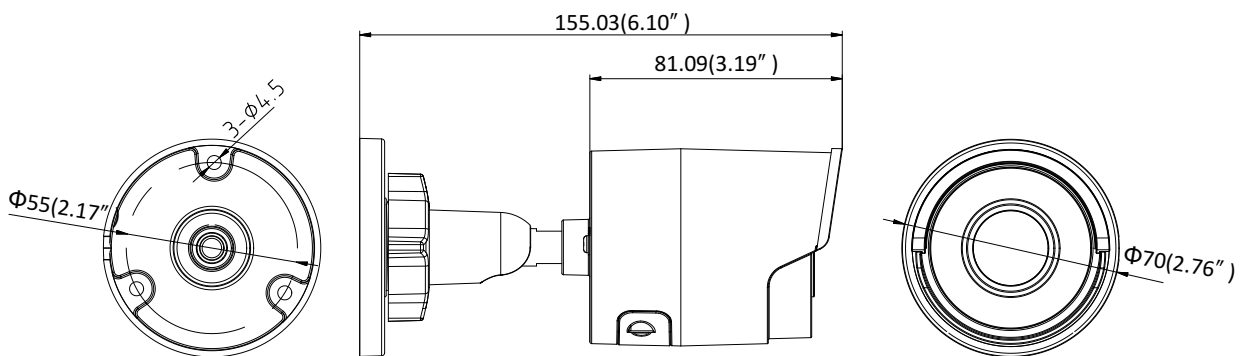

General Function	One-key Reset, Anti-Flicker, Heartbeat, Mirror, Password Protection, Privacy Mask, Watermark, IP Address Filter
Interface	
Communication Interface	1 RJ45 10M/100M self-adaptive Ethernet port
On-board Storage	Built-in microSD/SDHC/SDXC slot, up to 128 GB
Smart Feature-set	
Behavior Analysis	Line crossing detection, intrusion detection, unattended baggage detection, object removal detection
Line Crossing Detection	Cross a pre-defined virtual line, up to 1 pre-defined virtual lines supported
Intrusion Detection	Enter and loiter in a pre-defined virtual region, up to 1 pre-defined virtual regions supported
Object Removal Detection	Objects removed from the pre-defined region, such as the exhibits on display.
Unattended Baggage Detection	Objects left over in the pre-defined region such as the baggage, purse, dangerous materials
Face Detection	Human face appears in the image can be detected and trigger linkage method
General	
Operating Conditions	-30 °C to +60 °C (-22 °F to +140 °F), Humidity 95% or less (non-condensing)
Power	12 VDC ± 25%, 5W PoE(802.3af, class 3), 6.5W
IR Range	Up to 30 m
Protection Level	IP67
Dimensions	Camera: $\Phi 70 \times 155.03$ mm ($\Phi 2.76'' \times 6.1''$) Package: $216 \times 121 \times 118$ mm ($8.5'' \times 4.76'' \times 4.65''$)
Weight	Camera: 410 g (0.9 lb.)

Available Models

DS-2CD2025FWD-I

Dimensions

Unit: mm