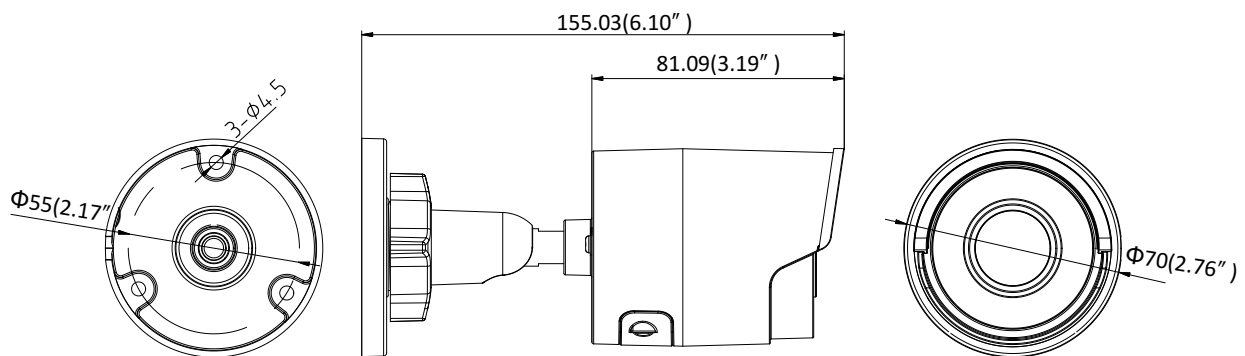

General Function	One-key Reset, Anti-Flicker, Heartbeat, Mirror, Password Protection, Privacy Mask, Watermark, IP Address Filter
<b>Interface</b>	
Communication Interface	1 RJ45 10M/100M self-adaptive Ethernet port
On-board Storage	Built-in microSD/SDHC/SDXC slot, up to 128 GB
<b>Smart Feature-set</b>	
Behavior Analysis	Line crossing detection, intrusion detection, unattended baggage detection, object removal detection
Line Crossing Detection	Cross a pre-defined virtual line, up to 1 pre-defined virtual lines supported
Intrusion Detection	Enter and loiter in a pre-defined virtual region, up to 1 pre-defined virtual regions supported
Object Removal Detection	Objects removed from the pre-defined region, such as the exhibits on display.
Unattended Baggage Detection	Objects left over in the pre-defined region such as the baggage, purse, dangerous materials
Face Detection	Human face appears in the image can be detected and trigger linkage method
<b>General</b>	
Operating Conditions	-30 °C to +60 °C (-22 °F to +140 °F), Humidity 95% or less (non-condensing)
Power	12 VDC ± 25%, 5W PoE(802.3af, class 3), 6.5W
IR Range	Up to 30 m
Protection Level	IP67
Dimensions	Camera: $\Phi 70 \times 155.03$ mm ( $\Phi 2.76'' \times 6.1''$ ) Package: $216 \times 121 \times 118$ mm ( $8.5'' \times 4.76'' \times 4.65''$ )
Weight	Camera: 410 g (0.9 lb.)

## Dimensions

Unit: mm