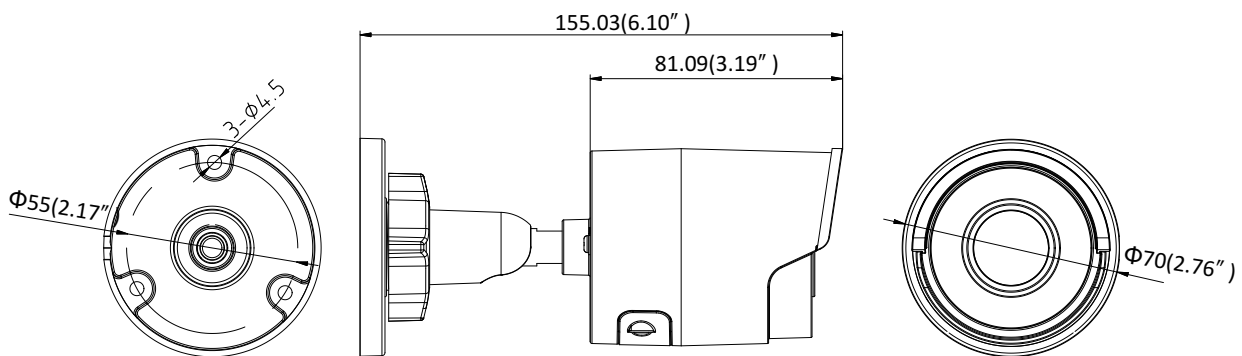

Dimensions