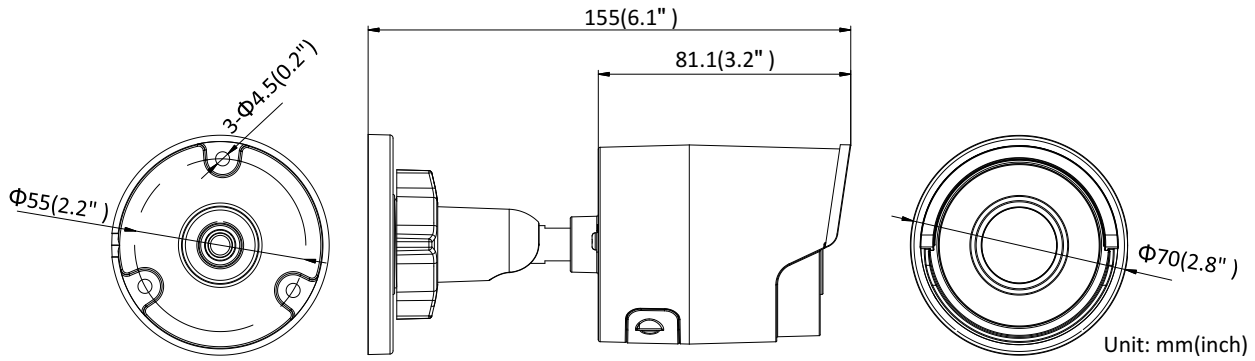

Dimensions