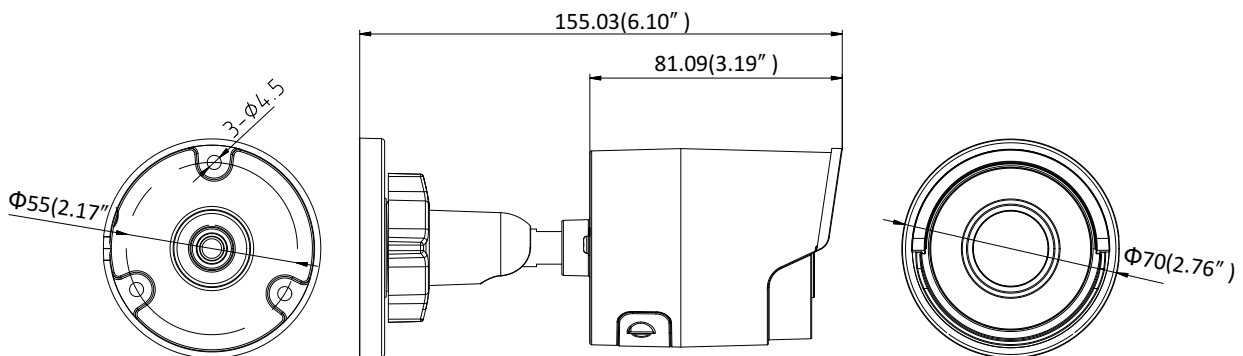

General Function	One-key Reset, Anti-Flicker, Heartbeat, Mirror, Password Protection, Privacy Mask, Watermark, IP Address Filter
<b>Smart Feature-set</b>	
Behavior Analysis	Line crossing detection, intrusion detection, unattended baggage detection, object removal detection
Line Crossing Detection	Cross a pre-defined virtual line, up to 1 pre-defined virtual lines supported
Intrusion Detection	Enter and loiter in a pre-defined virtual region, up to 1 pre-defined virtual regions supported
Object Removal Detection	Objects removed from the pre-defined region, such as the exhibits on display.
Unattended Baggage Detection	Objects left over in the pre-defined region such as the baggage, purse, dangerous materials
Face Detection	Human face appears in the image can be detected and trigger linkage method
<b>Interface</b>	
Communication Interface	1 RJ45 10M/100M self-adaptive Ethernet port
On-board Storage	Built-in microSD/SDHC/SDXC slot, up to 128 GB
<b>General</b>	
Operating Conditions	-30 °C to +60 °C (-22 °F to +140 °F), Humidity 95% or less (non-condensing)
Power Supply	12 VDC $\pm$ 25%, 6W PoE(802.3af, class 3), 7W
IR Range	Up to 30 m
Protection Level	IP67
Dimensions	Camera: $\Phi 70 \times 155.03$ mm ( $\Phi 2.76'' \times 6.1''$ ) Package: $216 \times 121 \times 118$ mm ( $8.5'' \times 4.76'' \times 4.65''$ )
Weight	Camera: 410 g (0.9 lb.)

## Dimensions