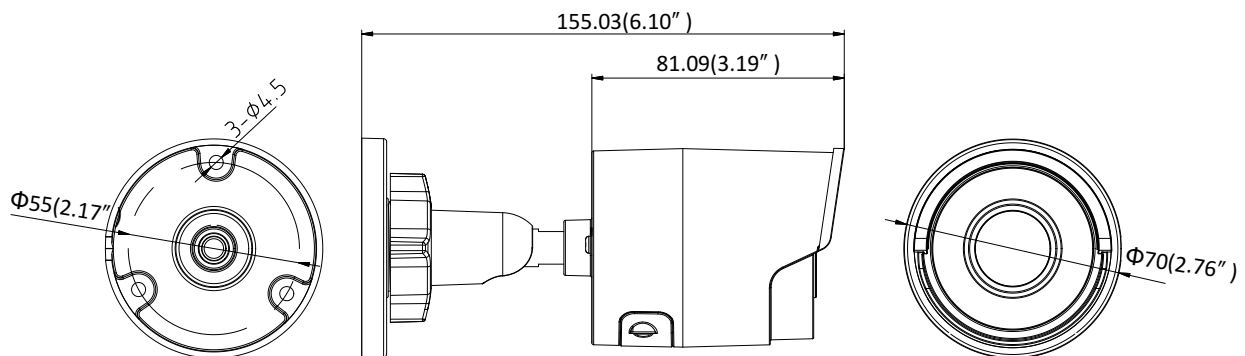

General Function	One-key Reset, Anti-Flicker, Heartbeat, Mirror, Password Protection, Privacy Mask, Watermark, IP Address Filter
Smart Feature-set	
Behavior Analysis	Line crossing detection, intrusion detection, unattended baggage detection, object removal detection
Line Crossing Detection	Cross a pre-defined virtual line, up to 1 pre-defined virtual lines supported
Intrusion Detection	Enter and loiter in a pre-defined virtual region, up to 1 pre-defined virtual regions supported
Object Removal Detection	Objects removed from the pre-defined region, such as the exhibits on display.
Unattended Baggage Detection	Objects left over in the pre-defined region such as the baggage, purse, dangerous materials
Face Detection	Human face appears in the image can be detected and trigger linkage method
Interface	
Communication Interface	1 RJ45 10M/100M self-adaptive Ethernet port
On-board Storage	Built-in microSD/SDHC/SDXC slot, up to 128 GB
General	
Operating Conditions	-30 °C to +60 °C (-22 °F to +140 °F), Humidity 95% or less (non-condensing)
Power Supply	12 VDC ± 25%, 6W PoE(802.3af, class 3), 7W
IR Range	Up to 30 m
Protection Level	IP67
Dimensions	Camera: $\Phi 70 \times 155.03$ mm ($\Phi 2.76'' \times 6.1''$) Package: $216 \times 121 \times 118$ mm ($8.5'' \times 4.76'' \times 4.65''$)
Weight	Camera: 410 g (0.9 lb.)

Available Models

DS-2CD205RFWD-I

Dimensions