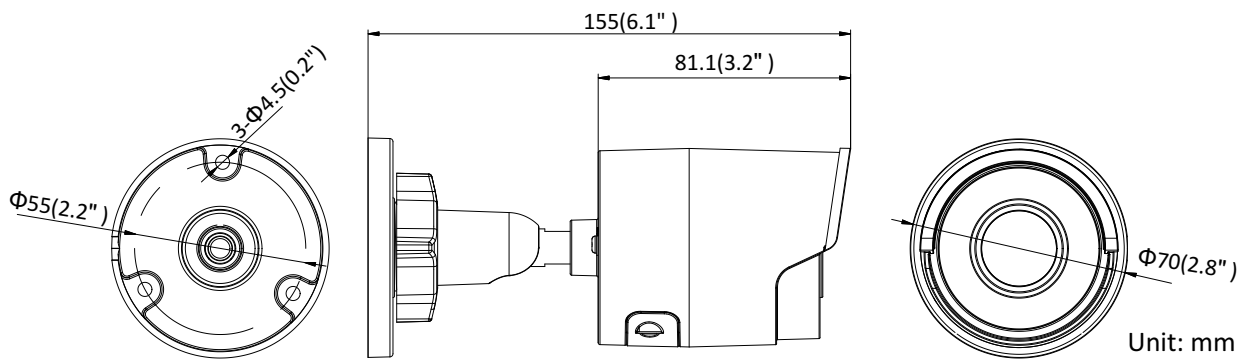

Dimensions