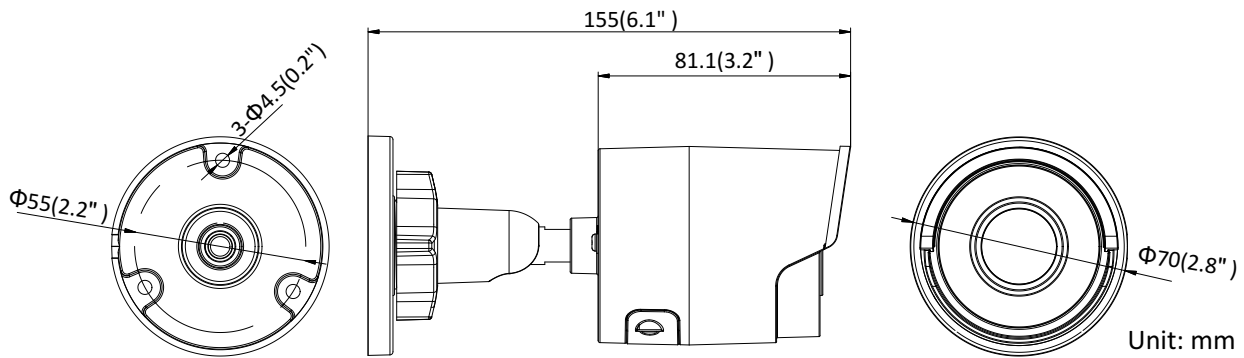

Dimensions