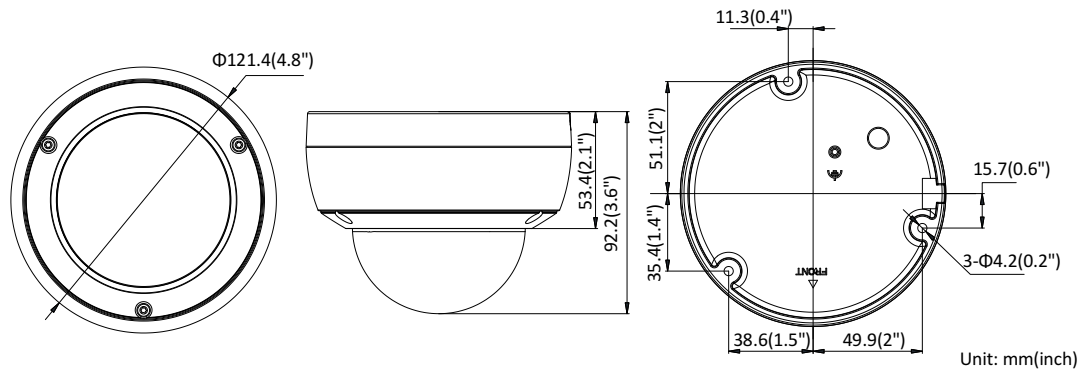

Audio Compression	G.711/G.722.1/G.726/MP2L2/PCM
Audio Bit Rate	64Kbps(G.711)/16Kbps(G.722.1)/16Kbps(G.726)/32-160Kbps(MP2L2)
Network	
Network Storage	Support micro SD/SDHC/SDXC card (128G) local storage, NAS (NFS,SMB/CIFS), ANR
Alarm Trigger	Tampering alarm, network disconnected, IP address conflict, illegal login, HDD full, HDD error
Protocols	TCP/IP, ICMP, HTTP, HTTPS, FTP, DHCP, DNS, DDNS, RTP, RTSP, RTCP, PPPoE, NTP, UPnP, SMTP, SNMP, IGMP, 802.1X, QoS, IPv6, UDP, Bonjour
General Function	One-key reset, anti-filter
Firmware Version	V5.5.61
API	ONVIF (PROFILE S, PROFILE G), ISAPI
Simultaneous Live View	Up to 6 channels
User/Host	Up to 32 users 3 levels: Administrator, Operator and User
Client	iVMS-4200, Hik-Connect, iVMS-5200, iVMS-4500
Web Browser	IE8+, Chrome 31.0-44, Firefox 30.0-51, Safari 8.0+
Interface	
Communication Interface	1 RJ45 10M/100M self-adaptive Ethernet port
On-board Storage	Built-in micro SD/SDHC/SDXC slot, up to 128 GB
Reset Button	Yes
Audio (-S)	1 audio input (line in/mic in), 1 audio output, mono sound
Alarm (-S)	1 alarm input, 1 alarm output
Smart Feature-set	
Behavior Analysis	Line crossing detection, intrusion detection, region entrance detection, region exit detection, false alarm filter by target classification
General	
Operating Conditions	-30 °C to +50 °C (-22 °F to +122 °F), humidity 95% or less (non-condensing)
Power Supply	12 VDC ± 25%, 5.5 mm coaxial power plug PoE (802.3af, class 3)
Power Consumption	12 VDC, 0.6 A, max: 7 W PoE: (802.3af, 36 V to 57 V), 0.2 A to 0.1 A, max: 8.5 W
Protection Level	IP67, IK10
Material	Front cover: metal, back cover: metal
Dimensions	Camera: Φ 121.4 × 92.2 mm (Φ 4.8" × 3.6")
Weight	Camera: 600 g (1.3 lb.) With package: 760 g (1.7 lb.)

Available Model

DS-2CD2126G1-I (2.8/4/6 mm), DS-2CD2126G1-IS (2.8/4/6 mm)

Dimensions

Accessory

DS-1272ZJ-120
Wall Mount

DS-1272ZJ-120B
Wall Mount

DS-1276ZJ-SUS
Corner mount

DS-1271ZJ-120
Pendant Mount