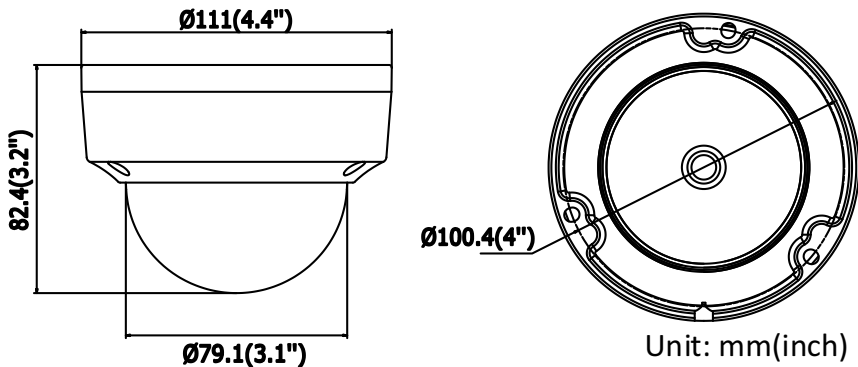

Dimensions

Accessories

Distributed by

Headquarters

No.555 Qianmo Road, Binjiang District,
Hangzhou 310051, China
T +86-571-8807-5998
overseasbusiness@hikvision.com

Hikvision USA
T +1-909-895-0400
sales.usa@hikvision.com

Hikvision Europe
T +31-23-5542770
sales.eu@hikvision.com

Hikvision UK & Ireland
T +01628-902140
sales.uk@hikvision.com

Hikvision UAE
T +971-4-4432090
salesme@hikvision.com

Hikvision Russia
T +7-495-669-67-99
saleru@hikvision.com

Hikvision Australia
T +61-2-8599-4233
salesau@hikvision.com

Hikvision Italy
T +39-0438-6902
info.it@hikvision.com

Hikvision South Africa
Tel: +27 [10] 0351172
sale.africa@hikvision.com

Hikvision Singapore
T +65-6684-4718
sg@hikvision.com

Hikvision Korea
T +82-[0]31-731-8817
sales.korea@hikvision.com

Hikvision India
T +91-22-28469900
sales@pramahikvision.com

Hikvision Brazil
T +55 11 3318-0050
Latam.support@hikvision.com

Hikvision France
T +33[0]1-85-330-450
info.fr@hikvision.com

Hikvision Spain
T +34-91-737-16-55
info.es@hikvision.com

Hikvision Poland
T +48-22-460-01-50
info.pl@hikvision.com

Hikvision Canada
T +1-866-200-6690
sales.canada@hikvision.com

Hikvision Turkey
T +90 [216]521 7070- 7074
sales.tr@hikvision.com

Hikvision Kazakhstan
T +7-727-9730667
nikia.panfilov@hikvision.ru

Hikvision Tashkent
T +99-87-1238-9438
uzb@hikvision.ru

Hikvision Indonesia
T +62-21-2933759
Sales.Indonesia@hikvision.com

Hikvision Thailand
T +662-275-9949
sales.thailand@hikvision.com

Hikvision Malaysia
T +601-7652-2413
sales.my@hikvision.com

Hikvision Vietnam
T +84-974270888
sales.vt@hikvision.com

Hikvision Hong Kong
T +852-2151-1761
info.hk@hikvision.com

Hikvision Colombia
sales.colombia@hikvision.com