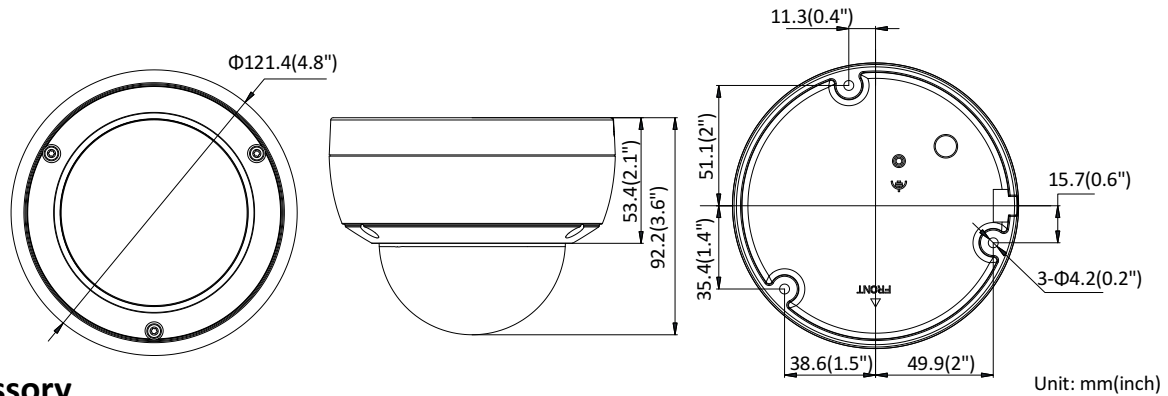

Audio Bit Rate	64Kbps(G.711)/16Kbps(G.722.1)/16Kbps(G.726)/32-160Kbps(MP2L2)
Network	
Network Storage	Support micro SD/SDHC/SDXC card (128G) local storage, NAS (NFS,SMB/CIFS), ANR
Alarm Trigger	Tampering alarm, network disconnected, IP address conflict, illegal login, HDD full, HDD error
Protocols	TCP/IP, ICMP, HTTP, HTTPS, FTP, DHCP, DNS, DDNS, RTP, RTSP, RTCP, PPPoE, NTP, UPnP, SMTP, SNMP, IGMP, 802.1X, QoS, IPv6, UDP, Bonjour
General Function	One-key reset, anti-filter
Firmware Version	V5.5.61
API	ONVIF (PROFILE S, PROFILE G), ISAPI
Simultaneous Live View	Up to 6 channels
User/Host	Up to 32 users 3 levels: Administrator, Operator and User
Client	iVMS-4200, Hik-Connect, iVMS-5200, iVMS-4500
Web Browser	IE8+, Chrome 31.0-44, Firefox 30.0-51, Safari 8.0+
Interface	
Communication Interface	1 RJ45 10M/100M self-adaptive Ethernet port
On-board Storage	Built-in micro SD/SDHC/SDXC slot, up to 128 GB
Reset Button	Yes
Audio (-S)	1 audio input (line in/mic in), 1 audio output, mono sound
Alarm (-S)	1 alarm input, 1 alarm output
Smart Feature-set	
Behavior Analysis	Line crossing detection, intrusion detection, region entrance detection, region exit detection, false alarm filter by target classification
General	
Operating Conditions	-30 °C to +50 °C (-22 °F to +122 °F), humidity 95% or less (non-condensing)
Power Supply	12 VDC ± 25%, 5.5 mm coaxial power plug PoE (802.3af, class 3)
Power Consumption	12 VDC, 0.7 A, max: 8.5 W PoE (802.3af, 36 V to 57 V), 0.3 A to 0.2 A, max: 10 W
Protection Level	IP67, IK10
Material	Front cover: metal, back cover: metal
Dimensions	Camera: Φ 121.4 × 92.2 mm (Φ 4.8" × 3.6")
Weight	Camera: 600 g (1.3 lb.) With package: 760 g (1.7 lb.)

Available Model

DS-2CD2146G1-I (2.8/4/6 mm), DS-2CD2146G1-IS (2.8/4/6 mm)

Dimensions

Accessory

DS-1272ZJ-120
Wall Mount

DS-1272ZJ-120B
Wall Mount

DS-1276ZJ-SUS
Corner mount

DS-1271ZJ-120
Pendant Mount