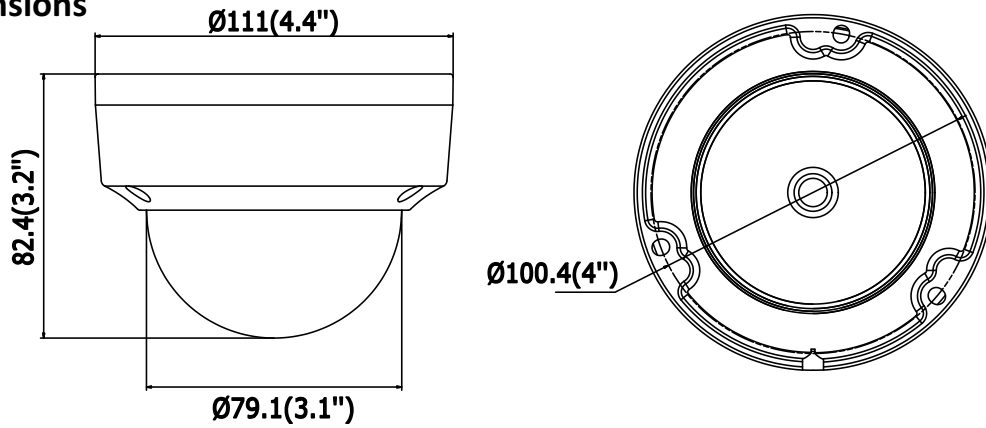

Dimensions

Unit: mm

Accessories

DS-1259ZJ

DS-1272ZJ-110

DS-1272ZJ-110B

DS-1271ZJ-110

DS-1280ZJ-DM18

DS-1276ZJ

DS-1275ZJ

DS-1250ZJ

Distributed by

HIKVISION®

Headquarters

No.555 Qianmo Road, Binjiang District,
Hangzhou 310051, China
T +86-571-8807-5998
overseasbusiness@hikvision.com

Hikvision USA
T +1-909-895-0400
sales.usa@hikvision.com

Hikvision Australia
T +61-2-8599-4233
salesau@hikvision.com

Hikvision India
T +91-22-28469900
sales@pramahikvision.com

Hikvision Canada
T +1-866-200-6690
sales.canada@hikvision.com

Hikvision Thailand
T +662-275-9949
sales.thailand@hikvision.com

Hikvision Europe
T +31-23-5542770
sales.eu@hikvision.com

Hikvision Italy
T +39-0438-6902
info.it@hikvision.com

Hikvision Brazil
T +55 11 3318-0050
Latam.support@hikvision.com

Hikvision Turkey
T +90 (216)521 7070- 7074
sales.tr@hikvision.com

Hikvision Malaysia
T +601-7652-2413
sales.my@hikvision.com

Hikvision UK & Ireland
T +01628-902140
sales.uk@hikvision.com

Hikvision South Africa
Tel: +27 (10) 0351172
sale.africa@hikvision.com

Hikvision France
T +33(0)1-85-330-450
info.fr@hikvision.com

Hikvision Kazakhstan
T +7-727-9730667
nikia.panfilov@hikvision.ru

Hikvision Vietnam
T +84-974270888
sales.vt@hikvision.com

Hikvision UAE
T +971-4-4432090
salesme@hikvision.com

Hikvision Singapore
T +65-6684-4718
sg@hikvision.com

Hikvision Spain
T +34-91-737-16-55
info.es@hikvision.com

Hikvision Tashkent
T +99-87-1238-9438
uzb@hikvision.ru

Hikvision Hong Kong
T +852-2151-1761
info.hk@hikvision.com

Hikvision Russia
T +7-495-669-67-99
sateru@hikvision.com

Hikvision Korea
T +82-(0)31-731-8817
sales.korea@hikvision.com

Hikvision Poland
T +48-22-460-01-50
info.pl@hikvision.com

Hikvision Indonesia
T +62-21-2933759
Sales.Indonesia@hikvision.com

Hikvision Colombia
sales.colombia@hikvision.com