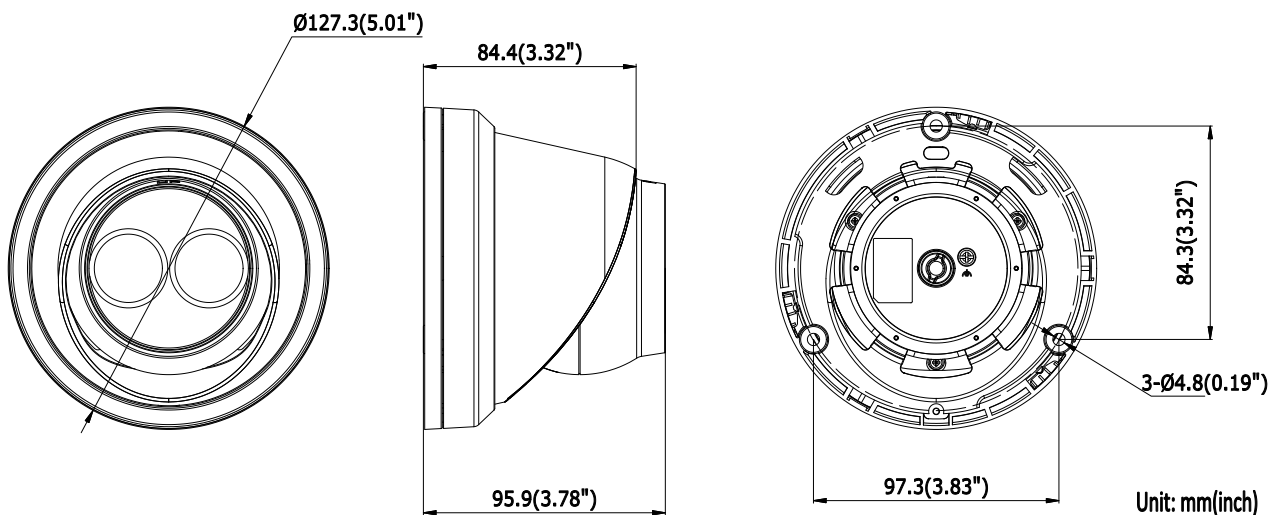

General Function	One-key Reset, Dual-VCA, Anti-Flicker, Heartbeat, Mirror, Password Protection, Privacy Mask, Watermark, IP Address Filter
Interface	
Communication Interface	1 RJ45 10M/100M self-adaptive Ethernet port
On-board Storage	Built-in microSD/SDHC/SDXC slot, up to 128 GB
Smart Feature-set	
Behavior Analysis	Line crossing detection, intrusion detection, unattended baggage detection, object removal detection
Line Crossing Detection	Cross a pre-defined virtual line, up to 1 pre-defined virtual lines supported
Intrusion Detection	Enter and loiter in a pre-defined virtual region, up to 1 pre-defined virtual regions supported
Object Removal Detection	Objects removed from the pre-defined region, such as the exhibits on display.
Unattended Baggage Detection	Objects left over in the pre-defined region such as the baggage, purse, dangerous materials
Face Detection	Human face appears in the image can be detected and trigger linkage method
General	
Operating Conditions	-30 °C to +60 °C (-22 °F to +140 °F), Humidity 95% or less (non-condensing)
Power Supply	12 VDC ± 25%, 6W PoE(802.3af, 42.5 – 57V, class 3), 7W
IR Range	Up to 30 m
Protection Level	IP67
Dimensions	Camera: Φ 127.3 × 95.9 mm (5.01" × 3.78") Package: 150 × 150 × 141 mm (5.91" × 5.91" × 5.55")
Weight	Camera: 620 g (1.37 lb.)

Available Models

DS-2CD2325FWD-I

Dimensions