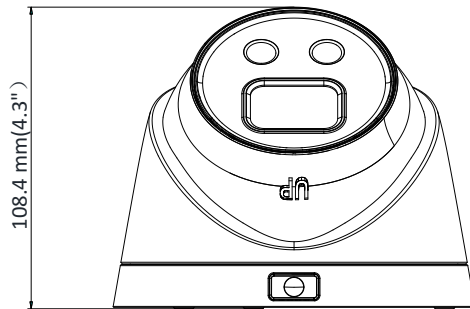

Dimensions

Accessories

DS-1273ZJ-130-TRL
Wall mount

DS-1281ZJ-M
Inclined ceiling mount

Distributed by

HIKVISION®

Headquarters

No.555 Qianmo Road, Binjiang District,
Hangzhou 310051, China
T +86-571-8807-5998
overseasbusiness@hikvision.com

Hikvision USA
T +1-909-895-0400
sales.usa@hikvision.com

Hikvision Australia
T +61-2-8599-4233
salesau@hikvision.com

Hikvision India
T +91-22-28469900
sales@pramahikvision.com

Hikvision Canada
T +1-866-200-6690
sales.canada@hikvision.com

Hikvision Thailand
T +662-275-9949
sales.thailand@hikvision.com

Hikvision Europe
T +31-23-5542770
sales.eu@hikvision.com

Hikvision Italy
T +39-0438-6902
info.it@hikvision.com

Hikvision Brazil
T +55 11 3318-0050
Latam.support@hikvision.com

Hikvision Turkey
T +90 [216]521 7070- 7074
sales.tr@hikvision.com

Hikvision Malaysia
T +601-7652-2413
sales.my@hikvision.com

Hikvision UK & Ireland
T +01628-902140
sales.uk@hikvision.com

Hikvision South Africa
Tel: +27 [10] 0351172
sale.africa@hikvision.com

Hikvision France
T +33(0)1-85-330-450
info.fr@hikvision.com

Hikvision Kazakhstan
T +7-727-9730667
nikia.panfilov@hikvision.ru

Hikvision Vietnam
T +84-974270888
sales.vt@hikvision.com

Hikvision UAE
T +971-4-4432090
salesme@hikvision.com

Hikvision Singapore
T +65-6684-4718
sg@hikvision.com

Hikvision Spain
T +34-91-737-16-55
info.es@hikvision.com

Hikvision Tashkent
T +99-87-1238-9438
uzb@hikvision.ru

Hikvision Hong Kong
T +852-2151-1761
info.hk@hikvision.com

Hikvision Russia
T +7-495-669-67-99
sateru@hikvision.com

Hikvision Korea
T +82-[0]31-731-8817
sales.korea@hikvision.com

Hikvision Poland
T +48-22-460-01-50
info.pl@hikvision.com

Hikvision Indonesia
T +62-21-2933759
Sales.Indonesia@hikvision.com

Hikvision Colombia
sales.colombia@hikvision.com