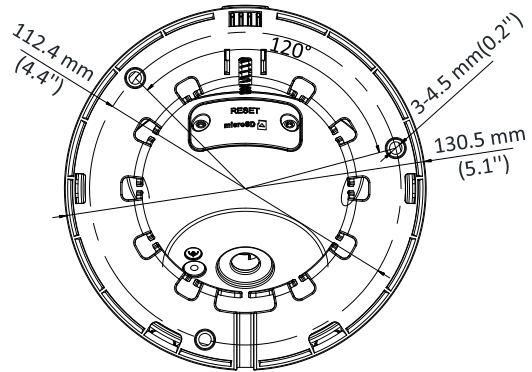

Dimensions

Accessories

DS-1273ZJ-130-TRL
Wall mount

DS-1281ZJ-M
Inclined ceiling mount

Distributed by

HIKVISION®

Headquarters

No.555 Qianmo Road, Binjiang District,
Hangzhou 310051, China
T +86-571-8807-5998
overseasbusiness@hikvision.com

Hikvision USA
T +1-909-895-0400
sales.usa@hikvision.com

Hikvision Australia
T +61-2-8599-4233
salesau@hikvision.com

Hikvision India
T +91-22-28469900
sales@pramahikvision.com

Hikvision Canada
T +1-866-200-6690
sales.canada@hikvision.com

Hikvision Thailand
T +662-275-9949
sales.thailand@hikvision.com

Hikvision Europe
T +31-23-5542770
sales.eu@hikvision.com

Hikvision Italy
T +39-0438-6902
info.it@hikvision.com

Hikvision Brazil
T +55 11 3318-0050
Latam.support@hikvision.com

Hikvision Turkey
T +90 [216]521 7070- 7074
sales.tr@hikvision.com

Hikvision Malaysia
T +601-7652-2413
sales.my@hikvision.com

Hikvision UK & Ireland
T +01628-902140
sales.uk@hikvision.com

Hikvision South Africa
Tel: +27 [10] 0351172
sale.africa@hikvision.com

Hikvision France
T +33(0)1-85-330-450
info.fr@hikvision.com

Hikvision Kazakhstan
T +7-727-9730667
nikia.panfilov@hikvision.ru

Hikvision Vietnam
T +84-974270888
sales.vt@hikvision.com

Hikvision UAE
T +971-4-4432090
salesme@hikvision.com

Hikvision Singapore
T +65-6684-4718
sg@hikvision.com

Hikvision Spain
T +34-91-737-16-55
info.es@hikvision.com

Hikvision Tashkent
T +99-87-1238-9438
uzb@hikvision.ru

Hikvision Hong Kong
T +852-2151-1761
info.hk@hikvision.com

Hikvision Russia
T +7-495-669-67-99
sateru@hikvision.com

Hikvision Korea
T +82-[0]31-731-8817
sales.korea@hikvision.com

Hikvision Poland
T +48-22-460-01-50
info.pl@hikvision.com

Hikvision Indonesia
T +62-21-2933759
Sales.Indonesia@hikvision.com

Hikvision Colombia
sales.colombia@hikvision.com