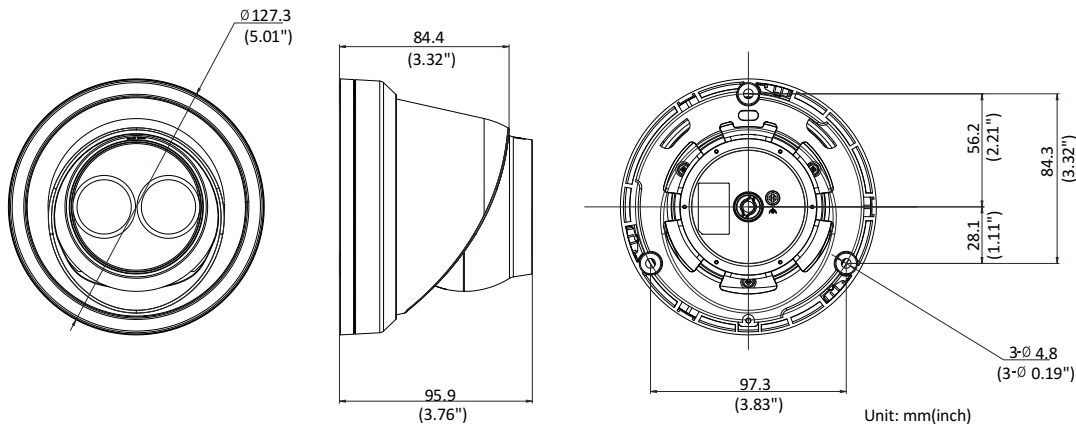

Dimensions

Accessories

Distributed by

HIKVISION®

Headquarters

No.555 Qianmo Road, Binjiang District,
Hangzhou 310051, China
T +86-571-8807-5998
overseasbusiness@hikvision.com

Hikvision USA
T +1-909-895-0400
sales.usa@hikvision.com

Hikvision Australia
T +61-2-8599-4233
salesau@hikvision.com

Hikvision India
T +91-22-28469900
sales@pramahikvision.com

Hikvision Canada
T +1-866-200-6690
sales.canada@hikvision.com

Hikvision Thailand
T +662-275-9949
sales.thailand@hikvision.com

Hikvision Europe
T +31-23-5542770
sales.eu@hikvision.com

Hikvision Italy
T +39-0438-6902
info.it@hikvision.com

Hikvision Brazil
T +55 11 3318-0050
Latam.support@hikvision.com

Hikvision Turkey
T +90 (216)521 7070- 7074
sales.tr@hikvision.com

Hikvision Malaysia
T +601-7652-2413
sales.my@hikvision.com

Hikvision UK & Ireland
T +01628-902140
sales.uk@hikvision.com

Hikvision South Africa
Tel: +27 (10) 0351172
sale.africa@hikvision.com

Hikvision France
T +33(0)1-85-330-450
info.fr@hikvision.com

Hikvision Kazakhstan
T +7-727-9730667
nikia.panfilov@hikvision.ru

Hikvision Vietnam
T +84-974270888
sales.vt@hikvision.com

Hikvision UAE
T +971-4-4432090
salesme@hikvision.com

Hikvision Singapore
T +65-6684-4718
sg@hikvision.com

Hikvision Spain
T +34-91-737-16-55
info.es@hikvision.com

Hikvision Tashkent
T +99-87-1238-9438
uzb@hikvision.ru

Hikvision Hong Kong
T +852-2151-1761
info.hk@hikvision.com

Hikvision Russia
T +7-495-669-67-99
saleru@hikvision.com

Hikvision Korea
T +82-(0)31-731-8817
sales.korea@hikvision.com

Hikvision Poland
T +48-22-460-01-50
info.pl@hikvision.com

Hikvision Indonesia
T +62-21-2933759
Sales.Indonesia@hikvision.com

Hikvision Colombia
sales.colombia@hikvision.com