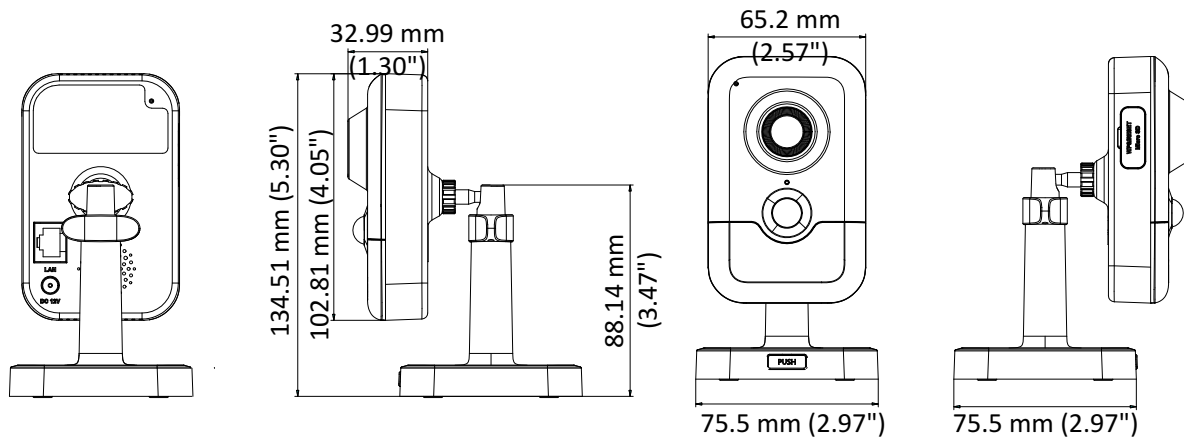

DS-2CD2435FWD-I(W) 3 MP EXIR Fixed Cube Network Camera

Key Features

- 2048 × 1536@30fps
- Ultra-low light
- IR: 10 m
- PIR: 10 m
- H.265+. H.265
- 120dB WDR
- Built-in Micro SD/SDHC/SDXC slot, up to 128G
- PoE
- EXIR
- Wi-Fi (Optional)

Specifications

Camera	
Image Sensor	1/2.8" Progressive Scan CMOS
Min. Illumination	Color: 0.005 Lux @ (F1.2, AGC ON), 0 Lux with IR; Color: 0.009 lux @(F1.6, AGC ON), 0 lux with IR
Shutter Speed	1/3 s to 1/100,000 s
Slow Shutter	Yes
Day & Night	IR Cut Filter
Digital Noise Reduction	3D DNR
WDR	120dB
3-Axis Adjustment	Pan: 0° to 360°, tilt: 0° to 90°, rotate: 0° to 360°
Lens	
Focal length	2.8 mm
Aperture	F1.6
FOV	Horizontal field of view: 98°, Vertical field of view: 72°, Diagonal field of view: 129°
Lens Mount	M12
IR	
IR Range	10 m
Wavelength	850nm
PIR	
Angle	Horizontal: 90°, Vertical: 80°
PIR Range	10 m
Compression Standard	
Video Compression	Main stream: H.265/H.264 Sub-stream: H.265/H.264/MJPEG Third stream: H.265/H.264
H.264 Type	Main Profile/High Profile
H.264+	Yes
H.265 Type	Main Profile
H.265+	Yes
Video Bit Rate	32 Kbps to 16 Mbps
Audio Compression	G722.1/G711ulaw/G711alaw/G726/MP2L2/PCM
Audio Bit Rate	64Kbps(G.711)/16Kbps(G.722.1)/16Kbps(G.726)/32-160Kbps(MP2L2)
Smart Feature-set	
Behavior Analysis	Line crossing detection, intrusion detection, unattended baggage detection, object removal detection
Exception Detection	Scene change detection
Face Detection	Yes
Region of Interest	Support 1 fixed region for main stream and sub-stream separately
Image	
Max. Resolution	2048 × 1536
Main Stream	50Hz: 25fps (2048 × 1536, 1920 × 1080, 1280 × 720) 60Hz: 30fps (2048 × 1536, 1920 × 1080, 1280 × 720)
Sub-Stream	50Hz: 25fps (640 × 480, 640 × 360, 320 × 240) 60Hz: 30fps (640 × 480, 640 × 360, 320 × 240)

Material	Plastic
Dimensions	102.8 mm × 65.2 mm × 32.6 mm (4.05" × 2.57" × 1.28")
Weight	Camera: Approx. 128 g (0.28 lb.)

Available Model:

DS-2CD2435FWD-I, DS-2CD2435FWD-IW

Dimensions

Distributed by

HIKVISION®