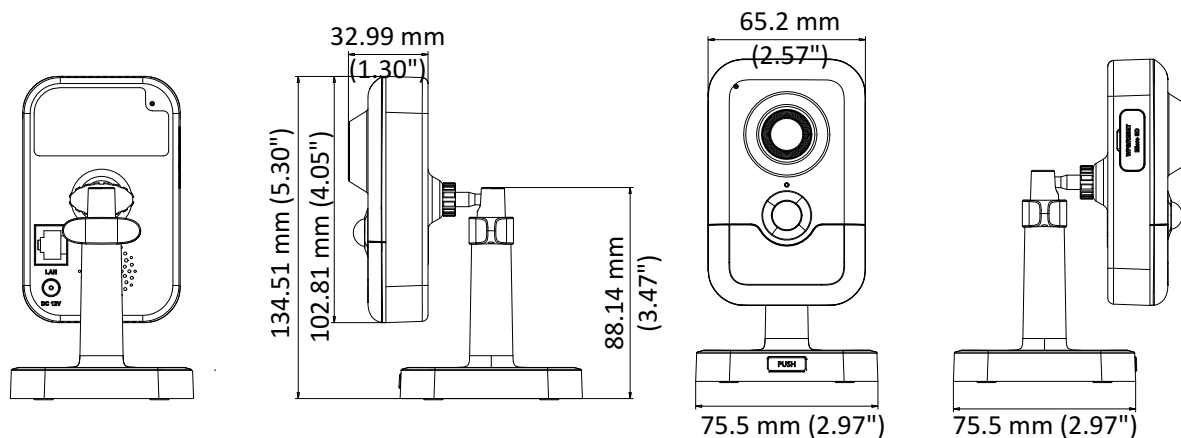

DS-2CD2443G0-I(W) 4 MP EXIR Fixed Cube Network Camera

Key Features

- 2688 × 1520 @ 30fps
- IR: 10 m
- PIR: 10 m
- H.265+. H.265
- 120dB WDR
- Built-in MicroSD/SDHC/SDXC slot, up to 128G
- PoE
- EXIR
- Wi-Fi (Optional)

Specifications

Camera	
Image Sensor	1/3" Progressive Scan CMOS
Min. Illumination	Color: 0.01 Lux @ (F1.2, AGC ON), 0.018 lux @(F1.6, AGC ON), 0 lux with IR
Shutter Speed	1/3 s to 1/100,000 s
Slow Shutter	Yes
Day & Night	IR Cut Filter
Digital Noise Reduction	3D DNR
WDR	120dB
3-Axis Adjustment	Pan: 0° to 360°, tilt: 0° to 90°, rotate: 0° to 360°
Lens	
Focal length	2.8 mm
Aperture	F1.6
FOV	2.8 mm: horizontal FOV: 98°, vertical FOV: 55°, diagonal FOV: 114°
Lens Mount	M12
IR	
IR Range	10 m
Wavelength	850nm
PIR	
Angle	Horizontal: 90°, Vertical: 80°
PIR Range	10 m
Compression Standard	
Video Compression	Main stream: H.265/H.264 Sub-stream: H.265/H.264/MJPEG Third stream: H.265/H.264
H.264 Type	Main Profile/High Profile
H.264+	Yes
H.265 Type	Main Profile
H.265+	Yes
Video Bit Rate	256 Kbps to 16 Mbps
Audio Compression	G722.1/G711ulaw/G711alaw/G726/MP2L2/PCM
Audio Bit Rate	64Kbps(G.711)/16Kbps(G.722.1)/16Kbps(G.726)/32-160Kbps(MP2L2)
Smart Feature-set	
Behavior Analysis	Line crossing detection, intrusion detection
Face Detection	Yes
Region of Interest	Support 1 fixed region for main stream and sub-stream separately
Image	
Max. Resolution	2688 × 1520
Main Stream	50Hz: 25fps (2688 × 1520, 2304 × 1296, 1920 × 1080) 60Hz: 30fps (2688 × 1520, 2304 × 1296, 1920 × 1080)
Sub-Stream	50Hz: 25fps (640 × 480, 640 × 360, 320 × 240) 60Hz: 30fps (640 × 480, 640 × 360, 320 × 240)
Third Stream	50Hz: 25fps (1280 × 720, 640 × 360, 352 × 288) 60Hz: 30fps (1280 × 720, 640 × 360, 352 × 240)

Available Models:

DS-2CD2443G0-I (2.8 mm), DS-2CD2443G0-IW (2.8 mm)

Dimensions

Distributed by

HIKVISION®

Headquarters

No.555 Qianmo Road, Binjiang District,
Hangzhou 310051, China
T +86-571-8807-5998
overseasbusiness@hikvision.com