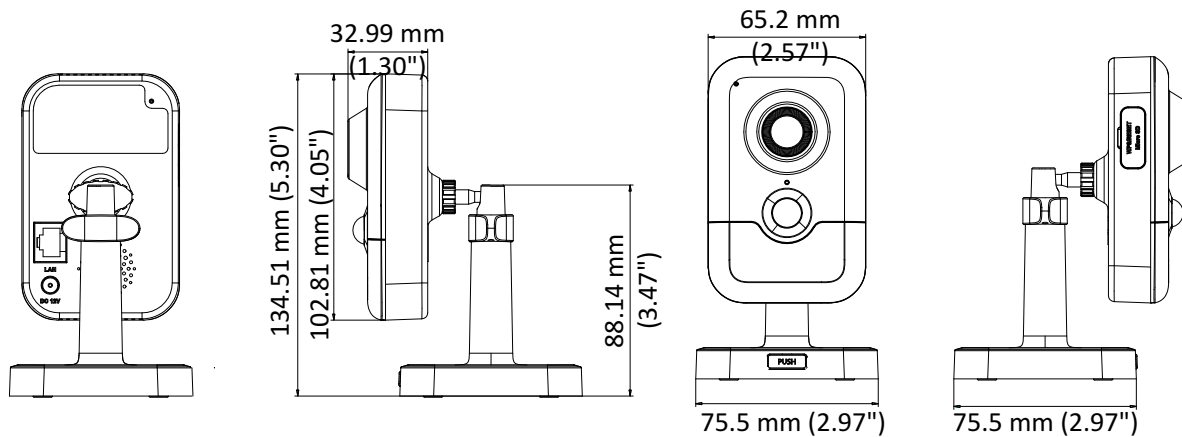

Specifications

Camera	
Image Sensor	1/2.9" Progressive Scan CMOS
Min. Illumination	Color: 0.01 Lux @ (F1.2, AGC ON), 0 Lux with IR; Color: 0.028 lux @(F2.0, AGC ON), 0 lux with IR
Shutter Speed	1/3 s to 1/100,000 s
Slow Shutter	Yes
Day & Night	IR Cut Filter
Digital Noise Reduction	3D DNR
WDR	120dB
3-Axis Adjustment	Pan: 0° to 360°, tilt: 0° to 90°, rotate: 0° to 360°
Lens	
Focal length	2.8 mm
Aperture	F2.0
FOV	Horizontal field of view: 97°, Vertical field of view: 54°, Diagonal field of view: 113°
Lens Mount	M12
IR	
IR Range	10 m
Wavelength	850nm
PIR	
Angle	Horizontal: 90°, Vertical: 80°
PIR Range	10 m
Compression Standard	
Video Compression	Main stream: H.265/H.264 Sub-stream: H.265/H.264/MJPEG Third stream: H.265/H.264
H.264 Type	Main Profile/High Profile
H.264+	Yes
H.265 Type	Main Profile
H.265+	Yes
Video Bit Rate	32 Kbps to 16 Mbps
Audio Compression	G722.1/G711ulaw/G711alaw/G726/MP2L2/PCM
Audio Bit Rate	64Kbps(G.711)/16Kbps(G.722.1)/16Kbps(G.726)/32-160Kbps(MP2L2)
Smart Feature-set	
Behavior Analysis	Line crossing detection, intrusion detection, unattended baggage detection, object removal detection
Exception Detection	Scene change detection
Face Detection	Yes
Region of Interest	Support 1 fixed region for main stream and sub-stream separately
Image	
Max. Resolution	2944 × 1656
Main Stream	50Hz: 20fps (2944 × 1656), 25fps (2560 × 1440, 1920 × 1080, 1280 × 720) 60Hz: 20fps (2944 × 1656), 30fps (2560 × 1440, 1920 × 1080, 1280 × 720)
Sub-Stream	50Hz: 25fps (640 × 480, 640 × 360, 320 × 240) 60Hz: 30fps (640 × 480, 640 × 360, 320 × 240)

Dimensions	102.8 mm × 65.2 mm × 32.6 mm (4.05" × 2.57" × 1.28")
Weight	Camera: Approx. 128 g (0.28 lb)

Available Model:

DS-2CD2455FWD-I, DS-2CD2455FWD-IW

Dimensions

Distributed by

HIKVISION®

Headquarters

No.555 Qianmo Road, Binjiang District,
Hangzhou 310051, China
T +86-571-8807-5998
overseasbusiness@hikvision.com