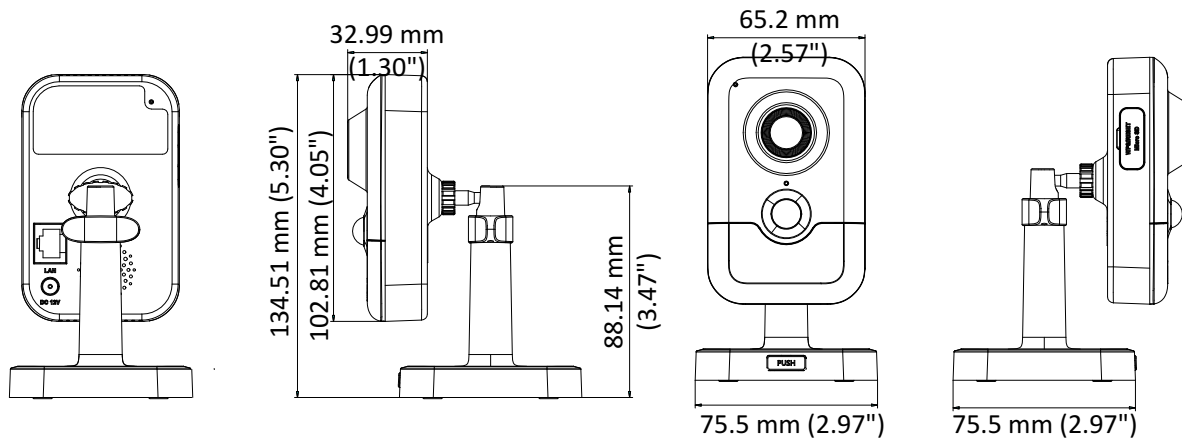

Available Models:

DS-2CD2463G0-I (2.8 mm), DS-2CD2463G0-IW(2.8 mm)

Dimensions