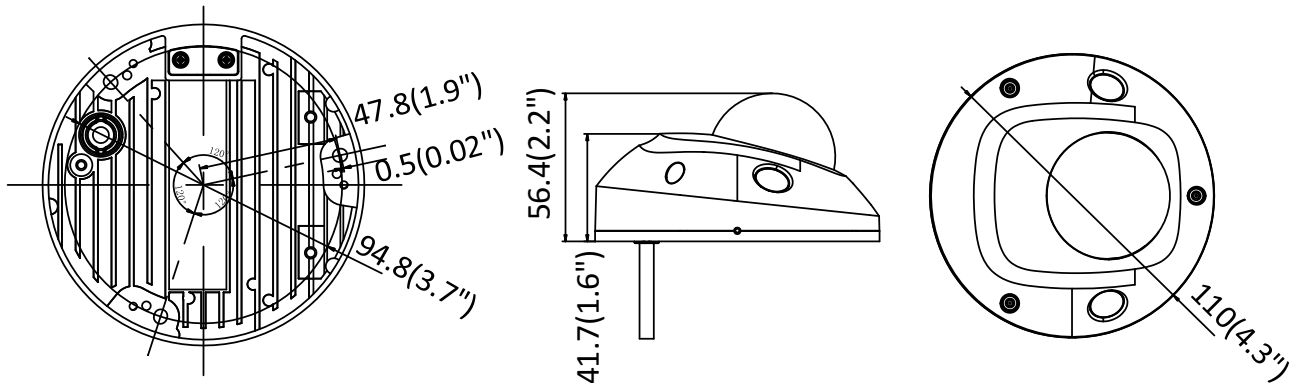

Dimensions

Accessories

Distributed by