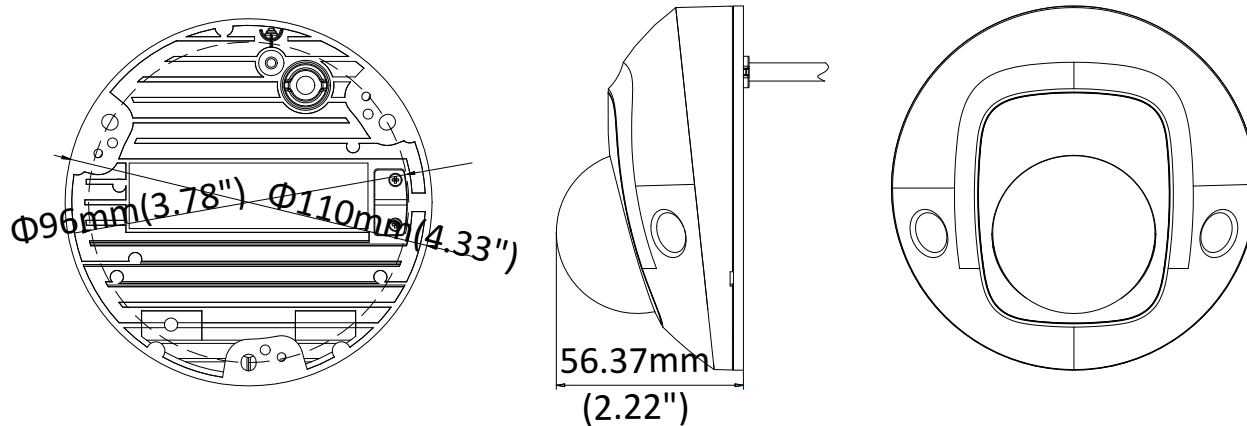

Weight

Camera: Approx. 400 g (0.88 lb.)

Available Models:

DS-2CD2525FWD-I, DS-2CD2525FWD-IS, DS-2CD2525FWD-IW, DS-2CD2525FWD-IWS

Dimensions

Accessories

DS-1280ZI-DM22

Junction Box