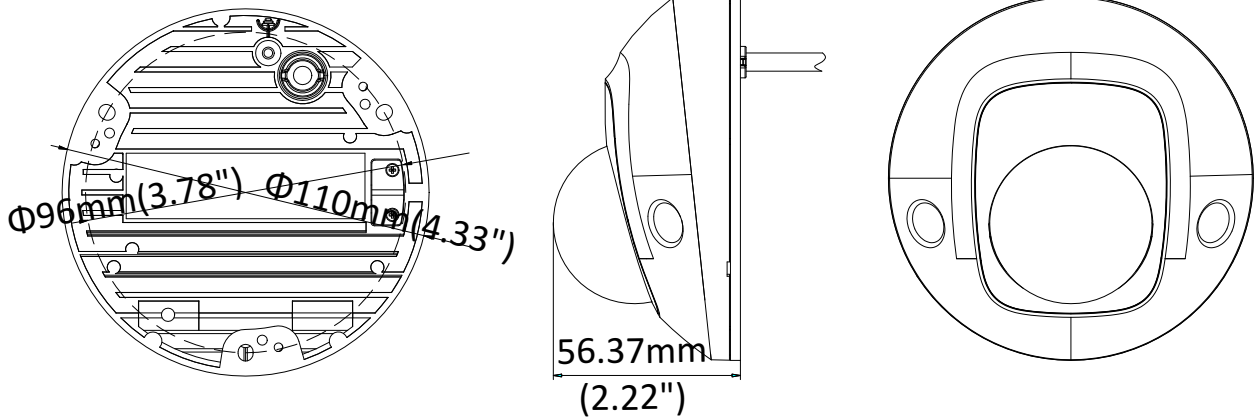

Dimensions

Accessories

HIKVISION®

Headquarters

No.555 Qianmo Road, Binjiang District,
Hangzhou 310051, China
T +86-571-8807-5998
overseasbusiness@hikvision.com

Hikvision USA
T +1-909-895-0400
sales.usa@hikvision.com

Hikvision Australia
T +61-2-8599-4233
salesau@hikvision.com

Hikvision India
T +91-22-28469900
sales@pramahikvision.com

Hikvision Canada
T +1-866-200-6690
sales.canada@hikvision.com

Hikvision Thailand
T +662-275-9949
sales.thailand@hikvision.com

Hikvision Europe
T +31-23-5542770
sales.eu@hikvision.com

Hikvision Italy
T +39-0438-6902
info.it@hikvision.com

Hikvision Brazil
T +55 11 3318-0050
Latam.support@hikvision.com

Hikvision Turkey
T +90 (216)521 7070- 7074
sales.tr@hikvision.com

Hikvision Malaysia
T +601-7652-2413
sales.my@hikvision.com

Hikvision UK & Ireland
T +01628-902140
sales.uk@hikvision.com

Hikvision South Africa
Tel: +27 (10) 0351172
sale.africa@hikvision.com

Hikvision France
T +33(0)1-85-330-450
info.fr@hikvision.com

Hikvision Kazakhstan
T +7-727-9730667
nikia.panfilov@hikvision.ru

Hikvision Vietnam
T +84-974270888
sales.vt@hikvision.com

Hikvision UAE
T +971-4-4432090
salesme@hikvision.com

Hikvision Singapore
T +65-6684-4718
sg@hikvision.com

Hikvision Spain
T +34-91-737-16-55
info.es@hikvision.com

Hikvision Tashkent
T +99-87-1238-9438
uzb@hikvision.ru

Hikvision Hong Kong
T +852-2151-1761
info.hk@hikvision.com

Hikvision Russia
T +7-495-669-67-99
saleru@hikvision.com

Hikvision Korea
T +82-(0)31-731-8817
sales.korea@hikvision.com

Hikvision Poland
T +48-22-460-01-50
info.pl@hikvision.com

Hikvision Indonesia
T +62-21-2933759
Sales.Indonesia@hikvision.com

Hikvision Colombia
sales.colombia@hikvision.com