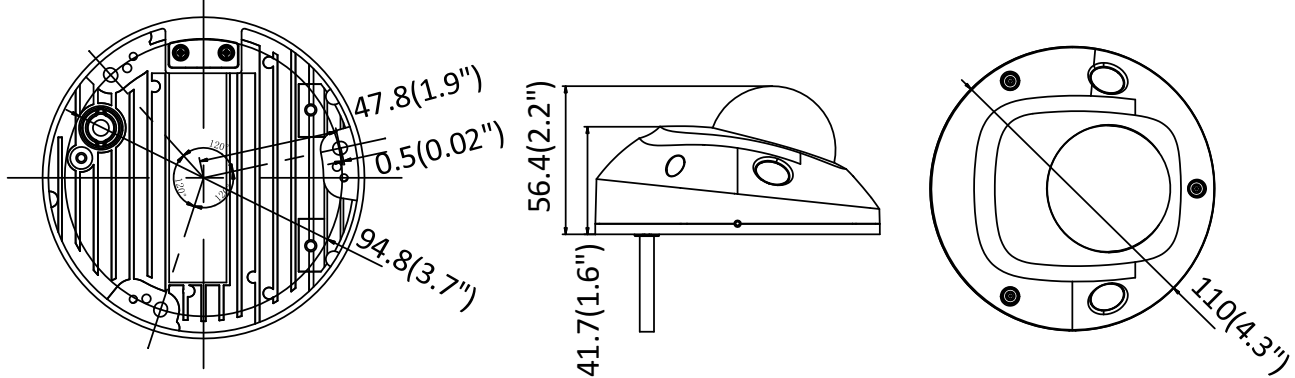

Dimensions