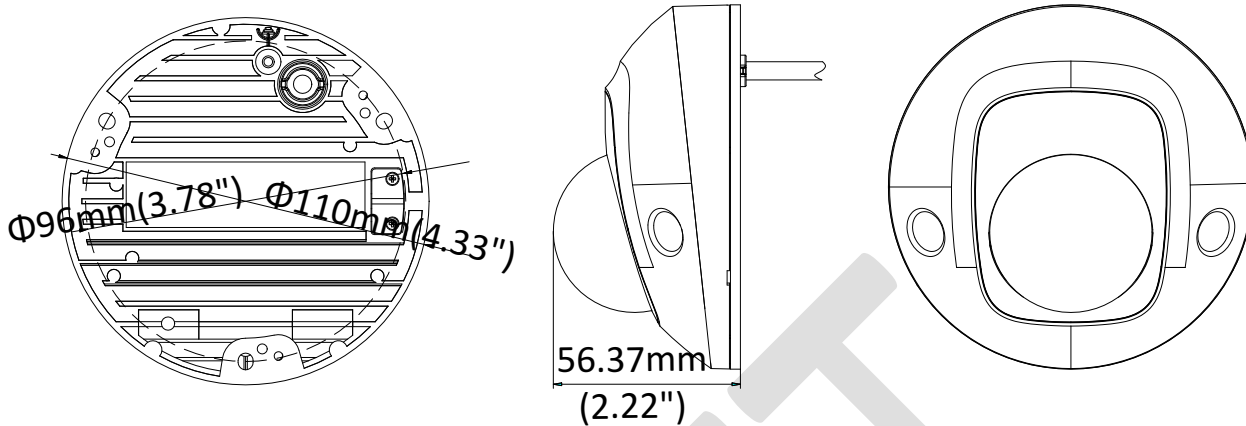

Available Models:

DS-2CD2555FWD-I, DS-2CD2555FWD-IS, DS-2CD2555FWD-IW, DS-2CD2555FWD-IWS

Dimensions

Accessories

Distributed by