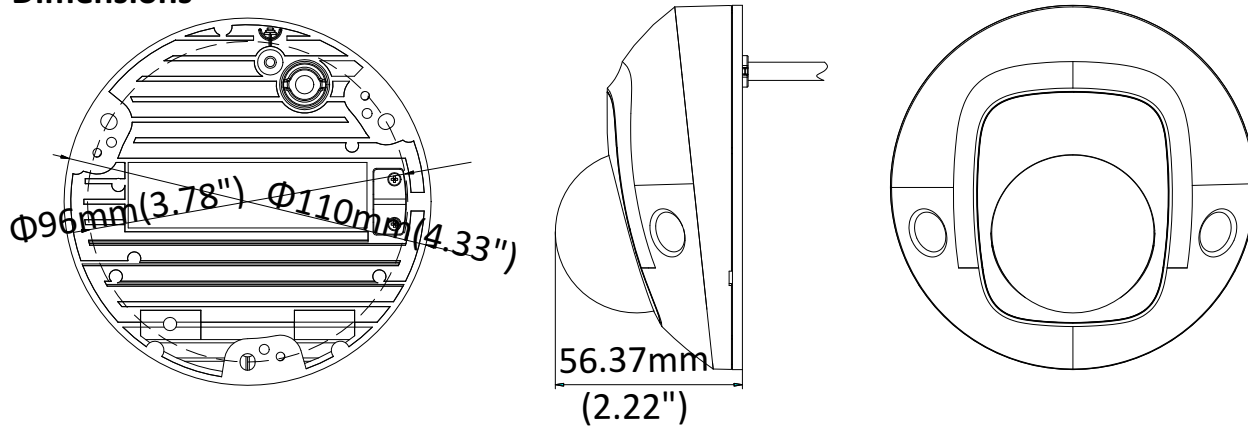

Available Models:

DS-2CD2555FWD-I, DS-2CD2555FWD-IS, DS-2CD2555FWD-IW, DS-2CD2555FWD-IWS

Dimensions

Accessories

DS-1280ZJ-DM22

Junction Box