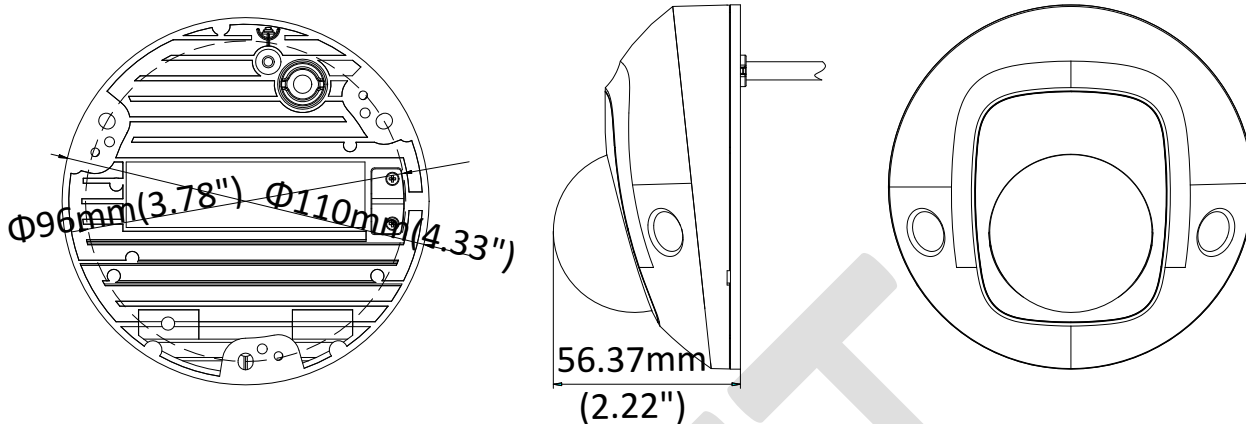

Available Models:

DS-2CD2555FWD-I, DS-2CD2555FWD-IS, DS-2CD2555FWD-IW, DS-2CD2555FWD-IWS

Dimensions

Accessories

Distributed by