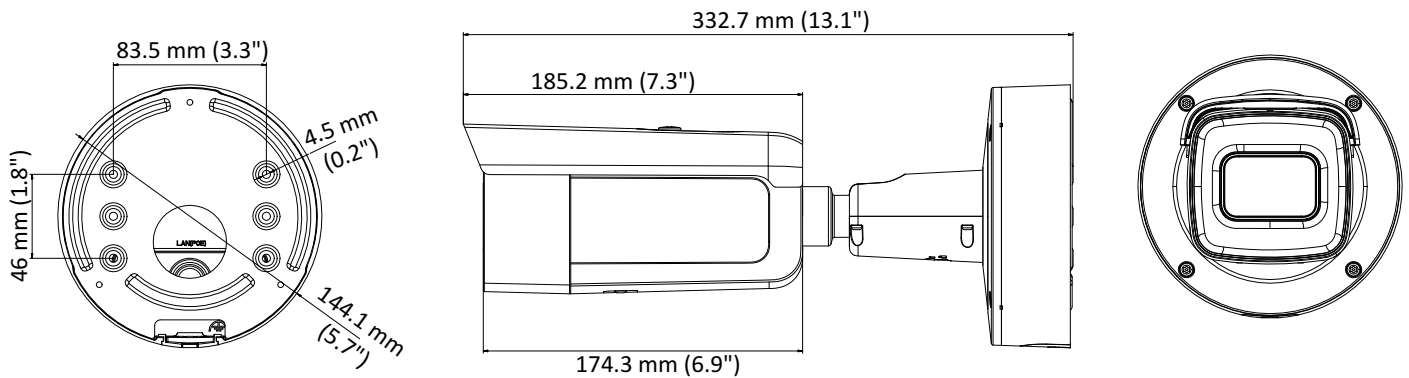

Dimensions

Accessories

Distributed by