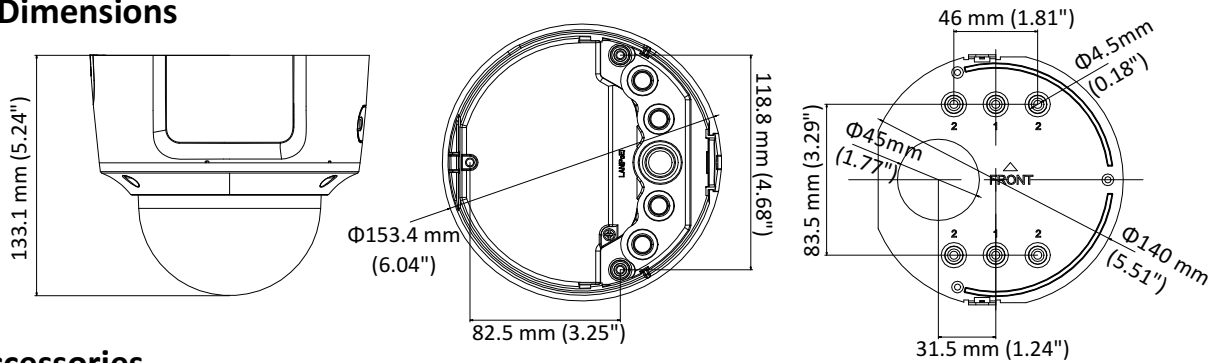

## Specifications

<b>Camera</b>	
Image Sensor	1/2.8" Progressive Scan CMOS
Min. Illumination	Color: 0.005 Lux @ (F1.2, AGC ON), 0 Lux with IR Color: 0.0068 Lux @ (F1.4, AGC ON), 0 Lux with IR
Shutter Speed	1/3 s to 1/100,000 s
Slow Shutter	Support
Day & Night	IR Cut Filter
Digital Noise Reduction	3D DNR
WDR	120dB
3-Axis Adjustment	Pan: 0° to 355°, tilt: 0° to 75°, rotate: 0° to 355°
<b>Lens</b>	
Focal length	2.8 to 12 mm
Aperture	F1.4
Focus	Auto
FOV	Horizontal field of view: 105° to 35° Vertical field of view: 56° to 20° Diagonal field of view: 126° to 40.5°
Lens Mount	Φ14
<b>IR</b>	
IR Range	Up to 30 m
Wavelength	850nm
<b>Compression Standard</b>	
Video Compression	Main stream: H.265+/H.265/H.264+/H.264 Sub stream: H.265/H.264/MJPEG Third stream: H.265/H.264
H.264 Type	Main Profile/High Profile
H.265 Type	Main Profile
Video Bit Rate	32 Kbps to 16 Mbps
Audio Compression	G722.1/G711ulaw/G711alaw/G726/MP2L2/PCM
Audio Bit Rate	64Kbps(G.711)/16Kbps(G.722.1)/16Kbps(G.726)/32-192Kbps(MP2L2)
<b>Smart Feature-set</b>	
Behavior Analysis	Line crossing detection, intrusion detection, unattended baggage detection, object removal detection
Exception Detection	Scene change detection
Face Detection	Support
Region of Interest	Support 1 fixed region for main stream and sub stream
<b>Image</b>	
Max. Resolution	1920 × 1080
Main Stream	50Hz: 50fps (1920 × 1080, 1280 × 960, 1280×720) 60Hz: 60fps (1920 × 1080, 1280 × 960, 1280×720)
Sub Stream	50Hz: 25fps (640 × 480, 640 × 360, 320 × 240) 60Hz: 30fps (640 × 480, 640 × 360, 320 × 240)
Third Stream	50Hz: 25fps (1920 × 1080, 1280×720, 640 × 360, 352 × 288) 60Hz: 30fps (1920 × 1080, 1280×720, 640 × 360, 352 × 240)
Image Enhancement	BLC/3D DNR

## Dimensions