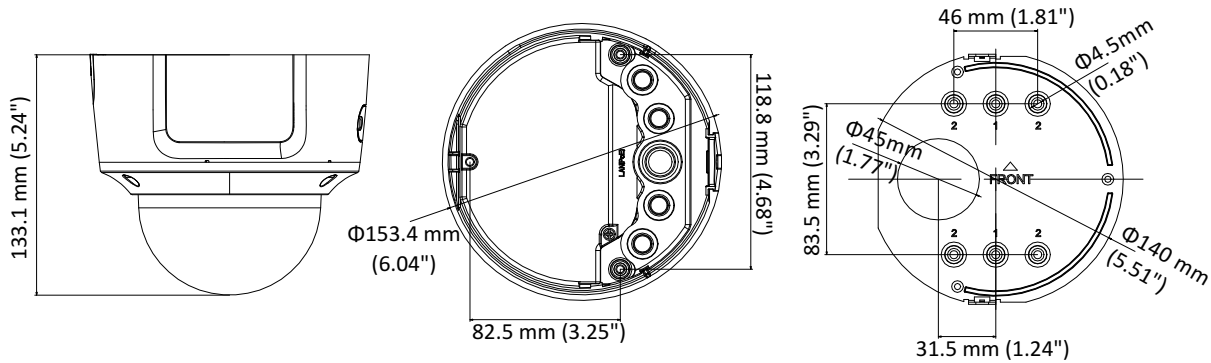

Day/Night Switch	Auto/Schedule/Triggered by Alarm In
<b>Network</b>	
Network Storage	Support Micro SD/SDHC/SDXC card (128G), local storage and NAS (NFS,SMB/CIFS), ANR
Alarm Trigger	Motion detection, video tampering, network disconnected, IP address conflict, illegal login, HDD full, HDD error, Alarm input, Alarm output
Protocols	TCP/IP, ICMP, HTTP, HTTPS, FTP, DHCP, DNS, DDNS, RTP, RTSP, RTCP, PPPoE, NTP, UPnP, SMTP, SNMP, IGMP, 802.1X, QoS, IPv6, Bonjour
General Function	One-key reset, anti-flicker, three streams, heartbeat, password protection, privacy mask, watermark, IP address filter
API	ONVIF (PROFILE S, PROFILE G), PSIA, CGI, ISAPI
Simultaneous Live View	Up to 6 channels
User/Host	Up to 32 users 3 levels: Administrator, Operator and User
Client	iVMS-4200, iVMS-4500, iVMS-5200
Web Browser	IE8+, Chrome 31.0-44, Firefox 30.0-51, Safari 8.0+
<b>Interface</b>	
Audio	1 input (line in, 3.5 mm), 1 output(3.5 mm), single track
Communication Interface	1 RJ45 10M/100M self-adaptive Ethernet port
Alarm	1 input, 1 output (max. 12 VDC, 30 mA)
Video Output	1Vp-p composite output (75 Ω/BNC)
On-board storage	Built-in Micro SD/SDHC/SDXC slot, up to 128 GB
SVC	H.264 encoding supports
Reset Button	Support
<b>Audio</b>	
Environment Noise Filtering	Support
Audio Sampling Rate	16 kHz
<b>General</b>	
Operating Conditions	-30 °C to +60 °C (-22 °F to +140 °F), Humidity 95% or less (non-condensing)
Power Supply	12 VDC ± 25%, PoE (802.3af) Terminal block for DC input
Power Consumption and Current	12 VDC, 0.75A, max. 9.5W PoE (802.3af, 37V to 57V), 0.1A to 0.3A, max. 11W
Protection Level	IP67, IK10
Material	Metal
Dimensions	Φ153.4 × 133.1 mm (Φ6.04" × 5.24")
Weight	Camera: 1287 g (2.84 lb.)

## Dimensions