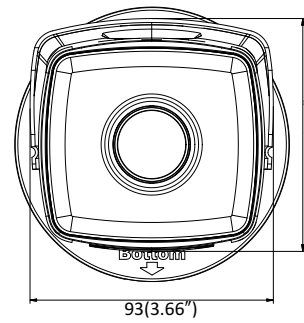

Dimensions

Unit: mm