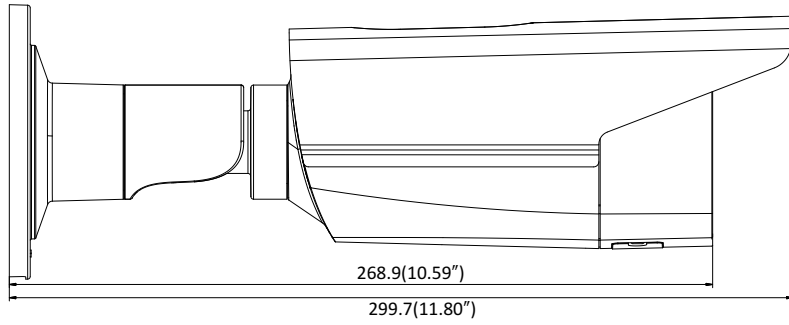

Dimensions

Unit: mm