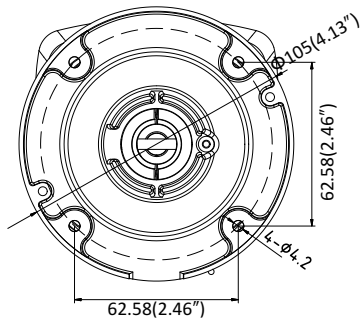

Dimensions

Unit: mm