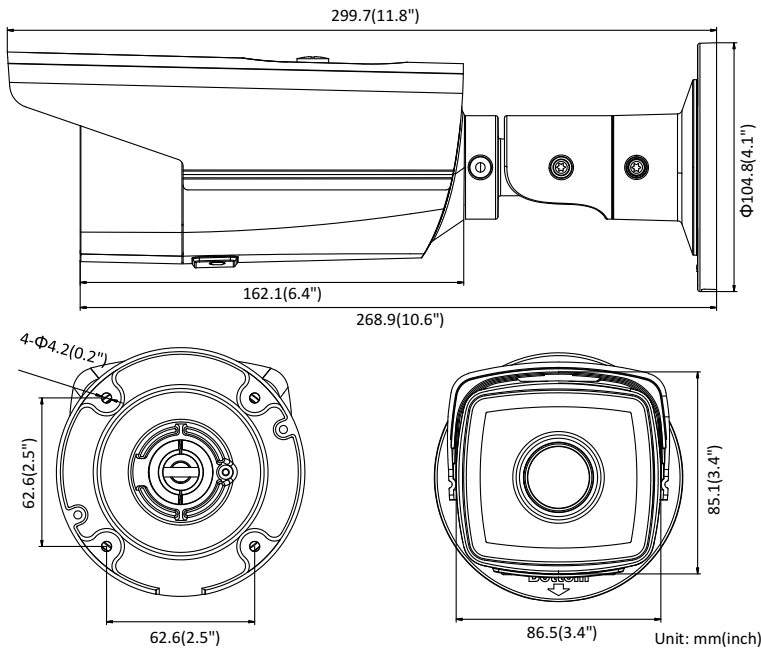

Dimensions

Accessory

Distributed by