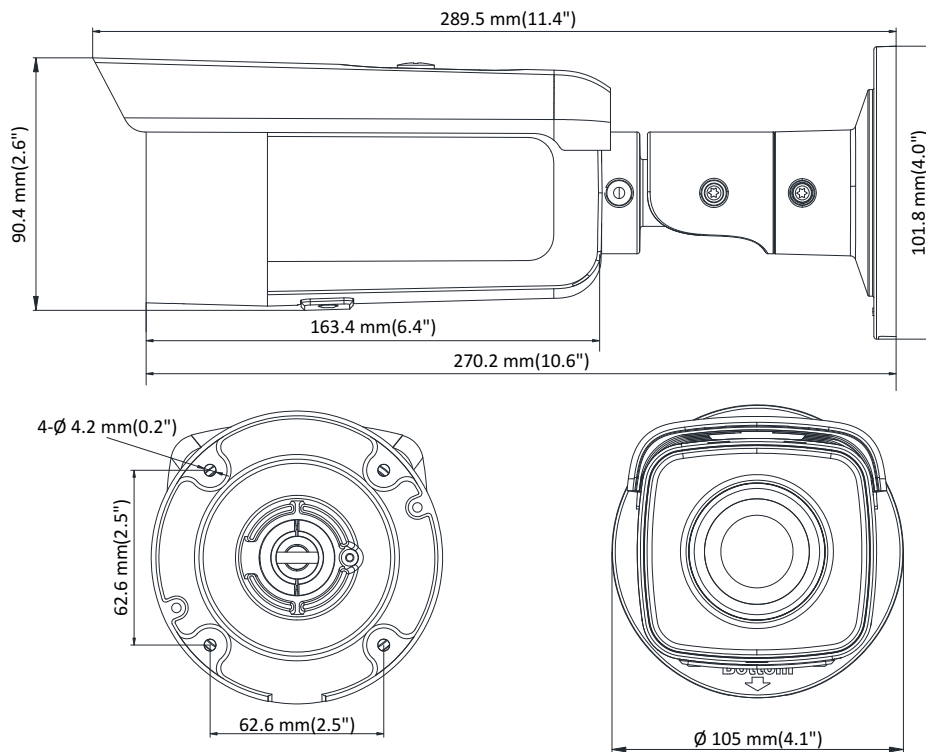

Dimensions

Accessories

Distributed by

DS-1260ZJ
Junction box

HIKVISION®

Headquarters

No.555 Qianmo Road, Binjiang District,
Hangzhou 310051, China
T +86-571-8807-5998
overseasbusiness@hikvision.com

Hikvision USA
T +1-909-895-0400
sales.usa@hikvision.com

Hikvision Australia
T +61-2-8599-4233
salesau@hikvision.com

Hikvision India
T +91-22-28469900
sales@pramahikvision.com

Hikvision Canada
T +1-866-200-6690
sales.canada@hikvision.com

Hikvision Thailand
T +662-275-9949
sales.thailand@hikvision.com

Hikvision Europe
T +31-23-5542770
sales.eu@hikvision.com

Hikvision Italy
T +39-0438-6902
info.it@hikvision.com

Hikvision Brazil
T +55 11 3318-0050
Latam.support@hikvision.com

Hikvision Turkey
T +90 [216]521 7070- 7074
sales.tr@hikvision.com

Hikvision Malaysia
T +601-7652-2413
sales.my@hikvision.com

Hikvision UK & Ireland
T +01628-902140
sales.uk@hikvision.com

Hikvision South Africa
Tel: +27 (10) 0351172
sale.africa@hikvision.com

Hikvision France
T +33(0)1-85-330-450
info.fr@hikvision.com

Hikvision Kazakhstan
T +7-727-9730667
nikia.panfilov@hikvision.ru

Hikvision Vietnam
T +84-974270888
sales.vt@hikvision.com

Hikvision UAE
T +971-4-4432090
salesme@hikvision.com

Hikvision Singapore
T +65-6684-4718
sg@hikvision.com

Hikvision Spain
T +34-91-737-16-55
info.es@hikvision.com

Hikvision Tashkent
T +99-87-1238-9438
uzb@hikvision.ru

Hikvision Hong Kong
T +852-2151-1761
info.hk@hikvision.com

Hikvision Russia
T +7-495-669-67-99
sateru@hikvision.com

Hikvision Korea
T +82-[0]31-731-8817
sales.korea@hikvision.com

Hikvision Poland
T +48-22-460-01-50
info.pl@hikvision.com

Hikvision Indonesia
T +62-21-2933759
Sales.Indonesia@hikvision.com

Hikvision Colombia
sales.colombia@hikvision.com