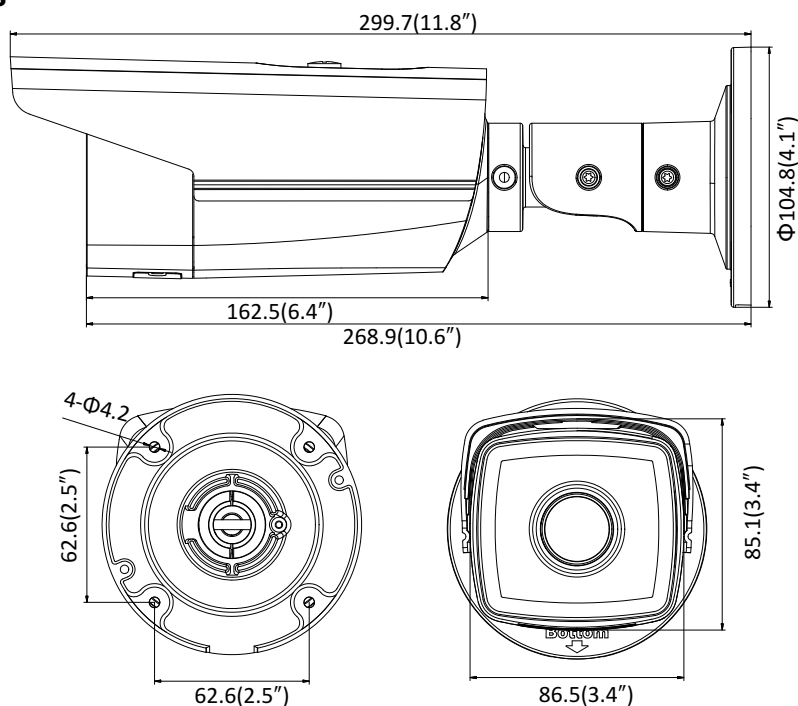

Dimensions

Unit: mm

Accessories

Distributed by