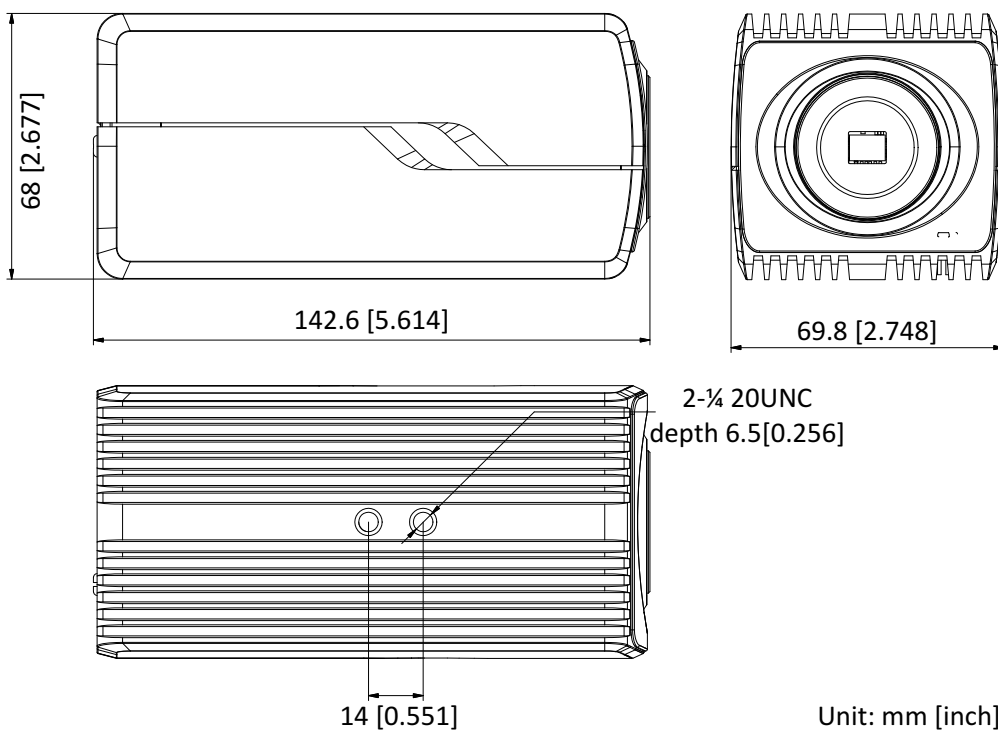

Dimensions	142.6 × 69.8 × 68 mm (5.61" × 2.75" × 2.68") With package: 315 × 140 × 140 mm (12.4" × 5.51" × 5.51")
Weight	-AP: approx. 730 g (1.61 lb.), 1020 g (2.25 lb.) with package Non-AP: approx. 690 g (1.52 lb.), 975 g (2.15 lb.) with package

* Listed resolutions are only selectable options. It does not mean that all streams can work at their maximum resolution at the same time.

Available Models:

DS-2CD5026G0, DS-2CD5026G0-AP

*-AP: support ABF (auto back focus) and P-iris

Dimensions