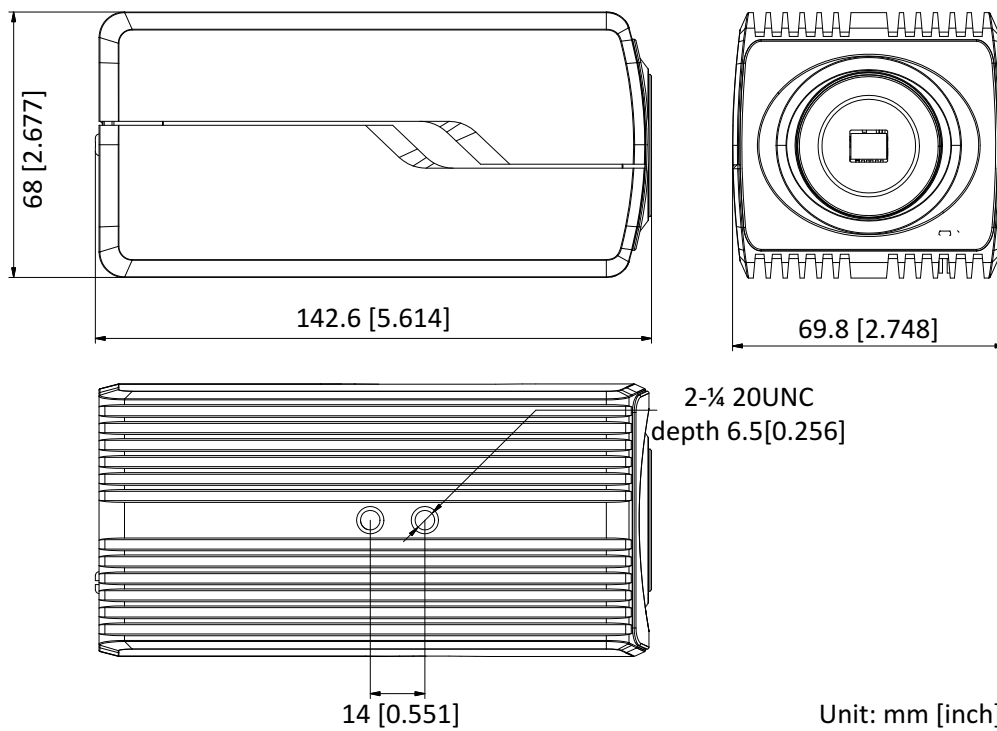

Material	Aluminum alloy
Dimensions	142.6 × 69.8 × 68 mm (5.61" × 2.75" × 2.68") With package: 315 × 140 × 140 mm (12.4" × 5.51" × 5.51")
Weight	-AP: approx. 730 g (1.61 lb.), 1020 g (2.25 lb.) with package Non-AP: approx. 690 g (1.52 lb.), 975 g (2.15 lb.) with package

* Listed resolutions are only selectable options. It does not mean that all streams can work at their maximum resolution at the same time.

Available Models:

DS-2CD5046G0, DS-2CD5046G0-AP

*-AP: support ABF (auto back focus) and P-iris

Dimensions