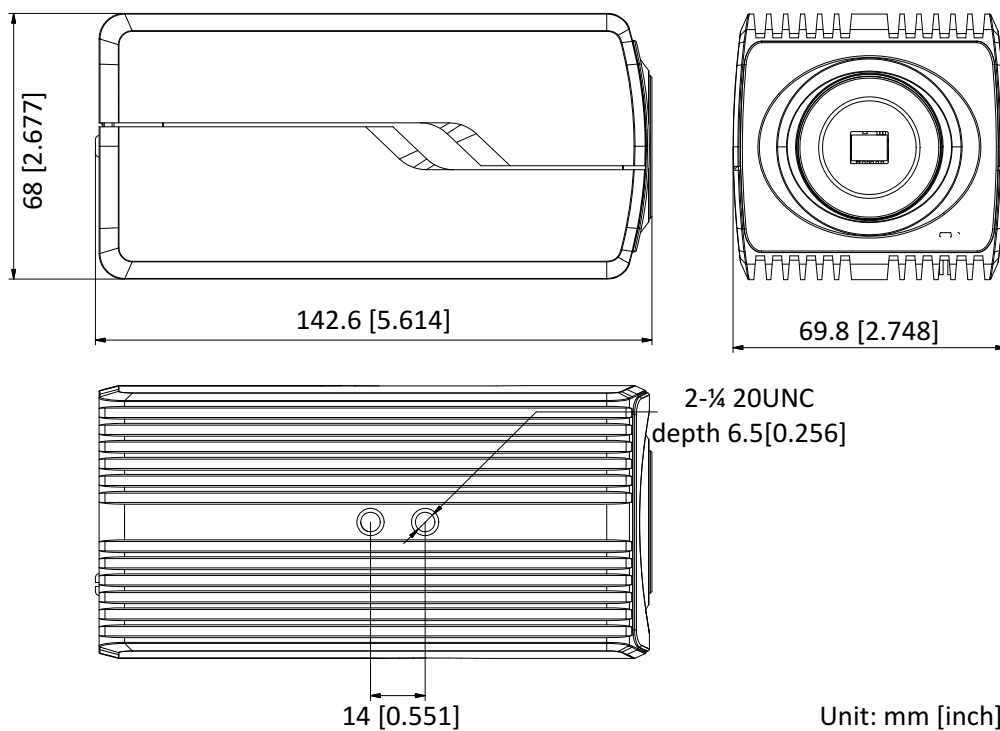

Dimensions	142.6 × 69.8 × 68 mm (5.61" × 2.75" × 2.68") With package: 315 × 140 × 140 mm (12.4" × 5.51" × 5.51")
Weight	-AP: approx. 730 g (1.61 lb.), 1020 g (2.25 lb.) with package Non-AP: approx. 690 g (1.52 lb.), 975 g (2.15 lb.) with package

* Listed resolutions are only selectable options. It does not mean that all streams can work at their maximum resolution at the same time.

Available Models:

DS-2CD5065G0, DS-2CD5065G0-AP

*-AP: support ABF (auto back focus) and P-iris

Dimensions