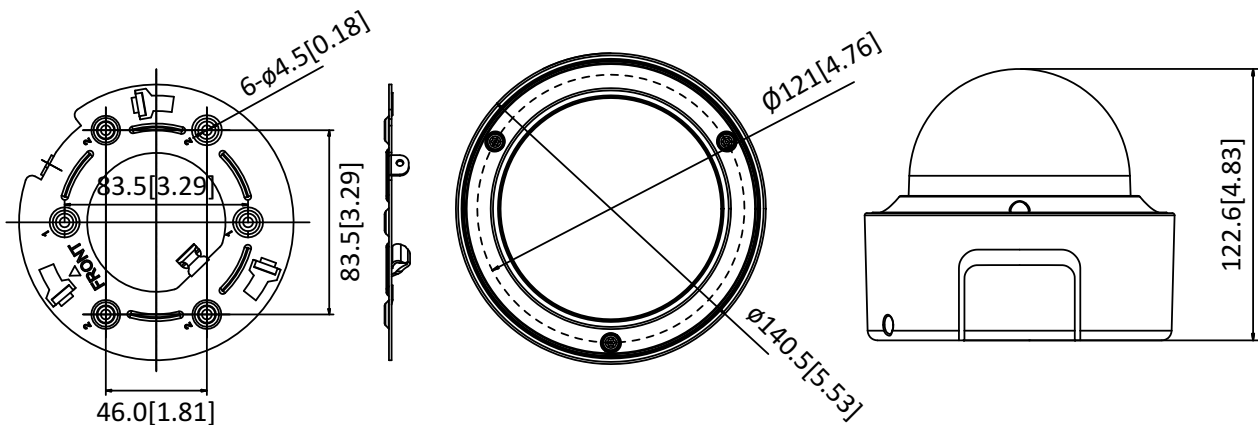

Power Supply	12 VDC \pm 20%, two-core terminal block PoE (802.3af, class 3): 36 V to 57 V
Power Consumption and Current	12 VDC \pm 20%: 0.7 A, max. 8 W PoE (802.3af, class 3): 36 V to 57 V): 0.3 A to 0.2 A
Protection Level	IK10
Material	Aluminum Alloy
Dimensions	Camera: Φ 140.5 \times 122.6 mm (Φ 5.5" \times 4.8") With package: 244 \times 174 \times 173 mm (9.6" \times 6.9" \times 6.8")
Weight	Camera: 900 g (1.98 lb.) With package: 1250 g (2.76 lb.)

Note: Listed resolutions are only selectable options. It does not mean that all streams can work at their maximum resolution at the same time.

Available Model

DS-2CD5126G0-IZS (2.8–12 mm)

Dimension

Unit: mm[inch]