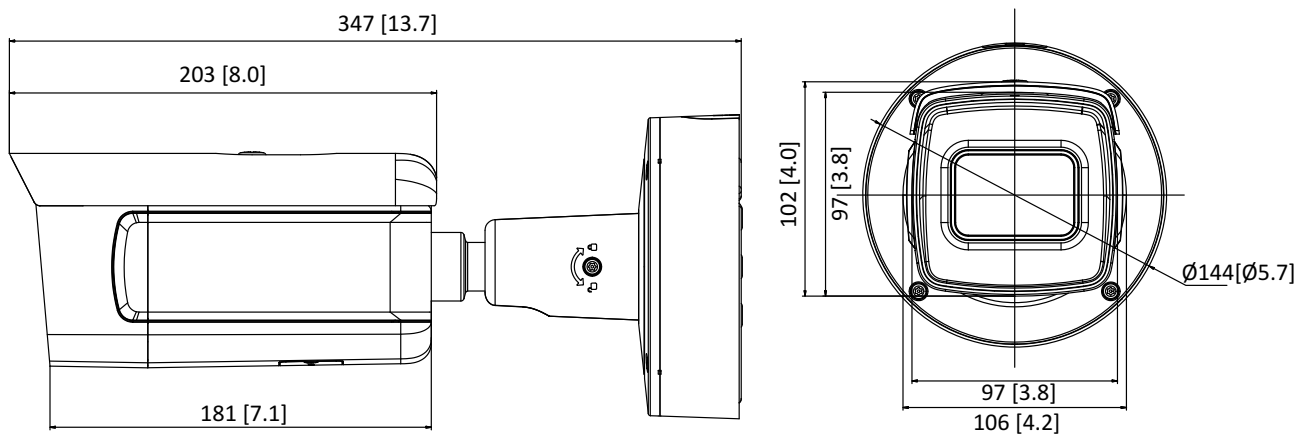

Power Supply	12 VDC $\pm$ 20%, two-core terminal block PoE (802.3at, class 4)
Power Consumption and Current	-IZS: 12 VDC, 1.0 A, max. 12 W; PoE (802.3at, 42.5 V to 57 V), 0.3 A to 0.2 A -IZHS: 12 VDC, 1.3 A, max. 15 W; PoE (802.3at, 42.5 V to 57 V), 0.4 A to 0.3 A
Protection Level	IP67, IK10
Heater	-H: yes
Material	Aluminum alloy
Dimensions	Camera: $\Phi 144 \times 347$ mm ($\Phi 5.7'' \times 13.7''$) With package: $405 \times 190 \times 180$ mm ($15.9'' \times 7.5'' \times 7.1''$)
Weight	Camera: approx. 2.45 kg (5.40 lb.) With package: approx. 2.7 kg (5.95 lb.)

* Listed resolutions are only selectable options. It does not mean that all streams can work at their maximum resolution at the same time.

Available Model

DS-2CD5A26G0-IZS(2.8–12 mm), DS-2CD5A26G0-IZHS(2.8–12 mm)

*-H: Heater supported

Dimension

Unit: mm[inch]

Accessory