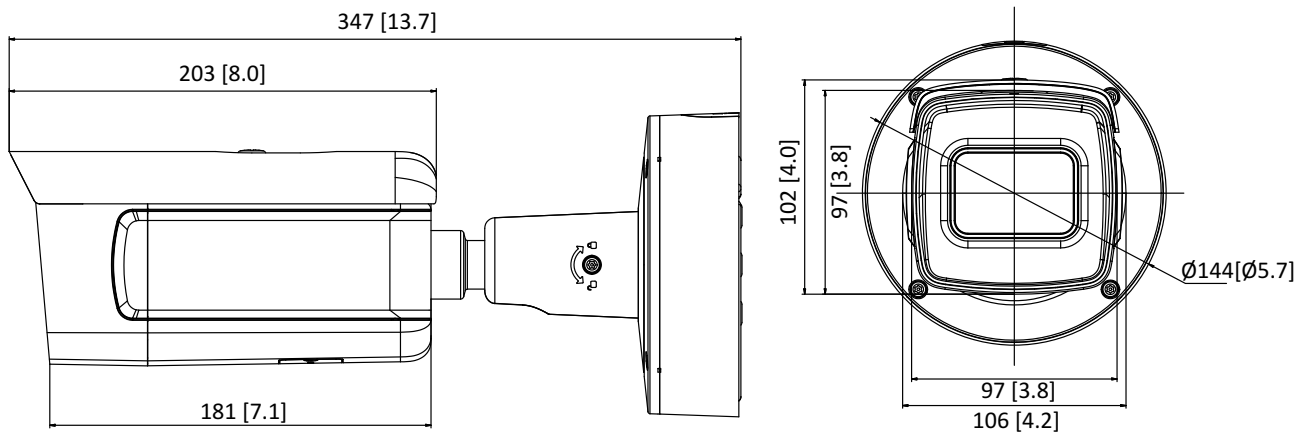

Power Supply	12 VDC $\pm$ 20%, two-core terminal block PoE (802.3at, class 4)
Power Consumption and Current	-IZS: 12 VDC, 1.0 A, max. 12 W; PoE (802.3at, 42.5 V to 57 V), 0.3 A to 0.2 A -IZHS: 12 VDC, 1.3 A, max. 15 W; PoE (802.3at, 42.5 V to 57 V), 0.4 A to 0.3 A
Protection Level	IP67, IK10
Heater	-H: yes
Material	Aluminum alloy
Dimensions	Camera: $\Phi 144 \times 347$ mm ( $\Phi 5.7'' \times 13.7''$ ) With package: $405 \times 190 \times 180$ mm ( $15.9'' \times 7.5'' \times 7.1''$ )
Weight	Camera: approx. 2.45 kg (5.40 lb.) With package: approx. 2.7 kg (5.95 lb.)

## Dimension

Unit: mm[inch]