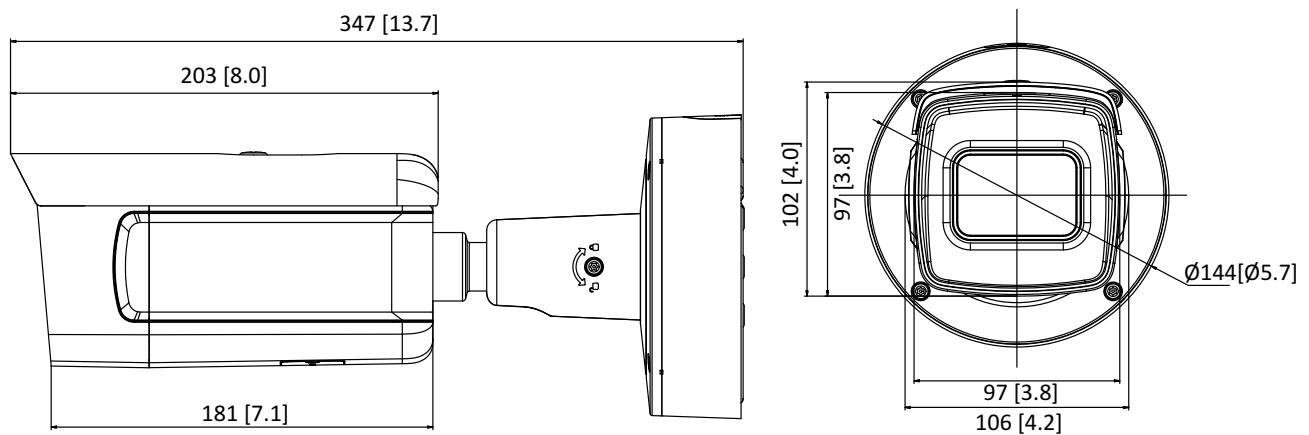

Power Supply	12 VDC $\pm$ 20%, two-core terminal block PoE (802.3at, class 4)
Power Consumption and Current	-IZS: 12 VDC, 1.0 A, max. 12 W; PoE (802.3at, 42.5 V to 57 V), 0.3 A to 0.2 A -IZHS: 12 VDC, 1.3 A, max. 15 W; PoE (802.3at, 42.5 V to 57 V), 0.4 A to 0.3 A
Protection Level	IP67, IK10
Heater	-H: yes
Material	Aluminum alloy
Dimensions	Camera: $\Phi 144 \times 347$ mm ($\Phi 5.7'' \times 13.7''$) With package: $405 \times 190 \times 180$ mm ($15.9'' \times 7.5'' \times 7.1''$)
Weight	Camera: approx. 2.45 kg (5.40 lb.) With package: approx. 2.7 kg (5.95 lb.)

* Listed resolutions are only selectable options. It does not mean that all streams can work at their maximum resolution at the same time.

Available Model

DS-2CD5A65G0-IZS(2.8–12 mm), DS-2CD5A65G0-IZHS(2.8–12 mm)

*-H: Heater supported.

Dimension

Unit: mm[inch]

Accessory