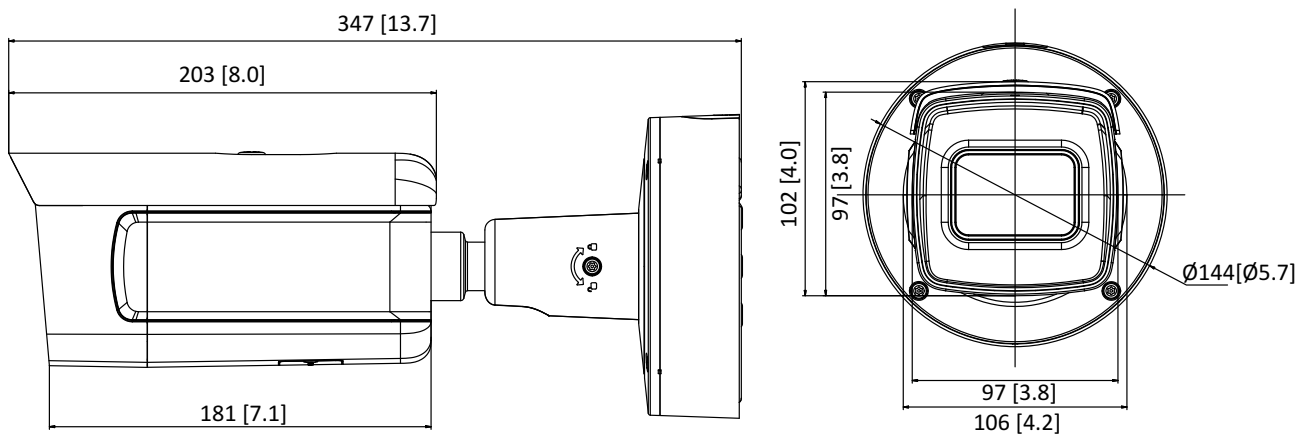

Power Supply	12 VDC $\pm$ 20%, two-core terminal block PoE (802.3at, class 4)
Power Consumption and Current	-IZS: 12 VDC, 1.0 A, max. 12 W; PoE (802.3at, 42.5 V to 57 V), 0.3 A to 0.2 A -IZHS: 12 VDC, 1.3 A, max. 15 W; PoE (802.3at, 42.5 V to 57 V), 0.4 A to 0.3 A
Protection Level	IP67, IK10
Heater	-H: yes
Material	Aluminum alloy
Dimensions	Camera: $\Phi 144 \times 347$ mm ( $\Phi 5.7'' \times 13.7''$ ) With package: $405 \times 190 \times 180$ mm ( $15.9'' \times 7.5'' \times 7.1''$ )
Weight	Camera: approx. 2.45 kg (5.40 lb.) With package: approx. 2.7 kg (5.95 lb.)

## Dimension

Unit: mm[inch]