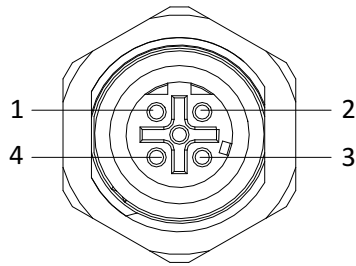

Order Models

DS-2CD6512DT-IO: a RJ45 network interface and a power supply interface

DS-2CD6512DT-I: an M12 aviation plug

Dimension

Unit: mm

Interface Description

	M12 Wire	R-J45 Wire
TX+	1	1
TX-	3	2
RX+	2	3
RX-	4	6