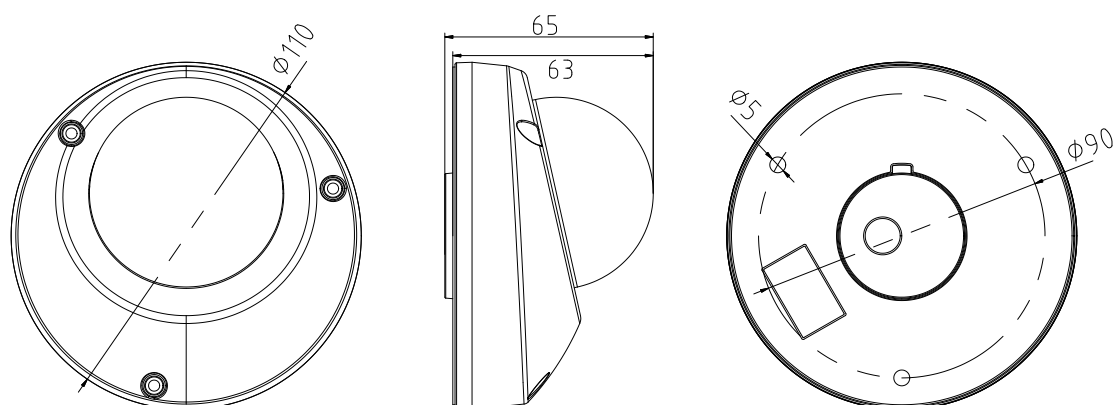

Alarm Trigger	Motion Detection, Tampering Alarm, Network Disconnected, IP Address Conflict, Illegal Login, HDD full, HDD error
Detection	Defocus Detection, Scene Change Detection, Face Detection, Intrusion Detection, Line Crossing Detection, Region Entrance Detection, Region Exiting Detection, Unattended Baggage Detection, Object Removal Detection
Protocols	TCP/IP, UDP, ICMP, HTTP, HTTPS, FTP, DHCP, DNS, DDNS, RTP, RTSP, RTCP, PPPoE, NTP, UPnP, SMTP, SNMP, IGMP, 802.1X, QoS, IPv6
Standard	ONVIF (PROFILE S, PROFILE G), PSIA, CGI, ISAPI
General Function	One-key Reset, Dual-VCA, Anti-Flicker, Three Streams, Heartbeat, Mirror, Password Protection, Privacy Mask, Watermark, IP Address Filter
Interface	
Communication Interface	-IO: 1 RJ45 10M/100M Ethernet port -I: M12 aviation plug
Audio	Audio input/output interface (line in/line out)
On-board Storage	Built-in Micro SD/SDHC/SDXC slot, up to 128 GB
General	
Operating Conditions	-30 °C to +60 °C (-22 °F to +140 °F), Humidity 95% or less (non-condensing)
Power Supply	DC24V, PoE (802.3af)
Power Consumption	Max. 4W
IR Range	Up to 10 m
Protection Level	IP54 (camera base not included), IK08
Dimensions	Φ110 × 63 mm (4.3" × 2.4")
Weight	510g (1.1lbs)

Order Models

DS-2CD6512DT-IO: a RJ45 network interface and a power supply interface

DS-2CD6512DT-I: an M12 aviation plug

Dimension

Unit: mm