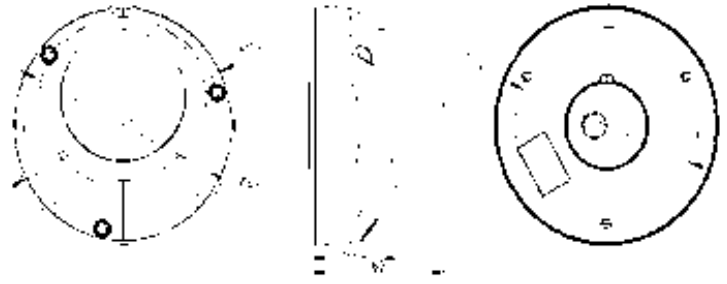

## Specification

<b>Camera</b>	
Image Sensor	1/3" Progressive Scan CMOS
Min. Illumination	0.01 Lux @(F1.2,AGC ON), 0 Lux with IR
Shutter Speed	1/3s~1/100,000s
Lens	4mm, horizontal view angle 63° (2.8mm/6mm/8mm optional)
Angle of Adjustment	H: -30° ~30° , V: 0°~80°, R: 0° ~360°
Lens Mount	M12
Day & Night	ICR
DNR	3D Digital Noise Reduction
DWDR	Digital Wide Dynamic Range
<b>Compression</b>	
Video	H.264/ MJPEG
H.264 Type	Base Line Profile/Main Profile
Video Bit Rate	32Kbps~8Mbps
Audio	G.711/G.722.1/G.726/MP2L2
Audio Bit Rate	64Kbps(G.711)/16Kbps(G.722.1)/32-128Kbps(MP2L2)
<b>Image</b>	
Max. Resolution	1920 × 1080
Frame Rate	50Hz: 25fps (1920*1080,1280 × 960,1280 × 720) 60Hz: 30fps (1920*1080,1280 × 960,1280 × 720)
Image Setting	Rotate mode, Saturation, Brightness, Contrast, etc. are adjusted via client or web-browser
BLC	Yes, zone optional
ROI	Support
<b>Network</b>	
Storage	Micro SD/SDHC/SDXC card (up to 64G) ANR, NAS
Intelligent Alarm	Intrusion detection, Line crossing detection, Motion detection, Tampering alarm, Network disconnect, IP address conflict, Storage error
Protocol Supportable	TCP/IP,ICMP,HTTP,HTTPS,FTP,DHCP,DNS,DDNS,RTP,RTSP,RTCP, PPPoE,NTP,UPnP,SMTP,SNMP,IGMP,802.1X,QoS,IPv6,Bonjour
Interface protocol	ONVIF,PSIA,CGI,ISAPI
General	Flickerless, dual stream, heartbeat, mirror, password protection, video masking, watermark
<b>Network</b>	
Communication	-IO Model: 1-ch RJ45 10M / 100M self-adaptive Ethernet port(Air interface) -I Model: 1-ch M12 10M / 100M self-adaptive Ethernet port(Air interface)
Video	1Vp-p Composite Output(75 Ω /BNC)
Audio Input	1 built-in mic

## Dimensions